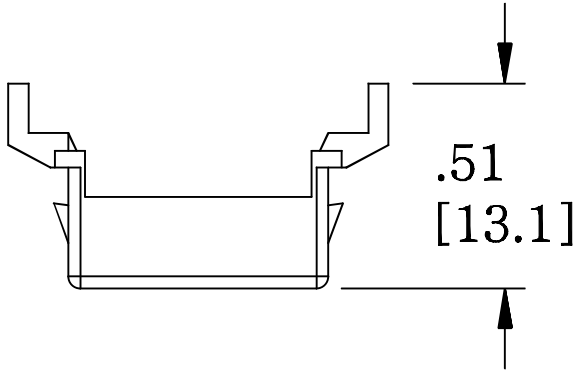

MATERIAL ID	DESCRIPTION
760205625	BLANK COAXIAL ADAPTER, GRAY

- NOTES:
1. SEE COMMSCOPE CATALOG FOR PART NUMBER SUFFIXES TO INDICATE COLOR/PKG.
  2. SEE COMMSCOPE CATALOG FOR COMPLETE LIST OF PARTS RELATED TO THE USE OF THIS PRODUCT.
  3. DIMENSIONS ARE IN INCHES[MM].
  4. PART INCLUDES:  
(1) M81-270 BLANK GRAY

M81-270 BLANK	
<b>COMMSCOPE, INC</b> OF NORTH CAROLINA	
DRAWN BY DJ	
APPROVED BY 	DATE 2/26/2015
	DWG NO 760205625

REV	DATE	ECR	DESCRIPTION	APPROVED BY
1	2/26/15		INITIAL ISSUE	PL