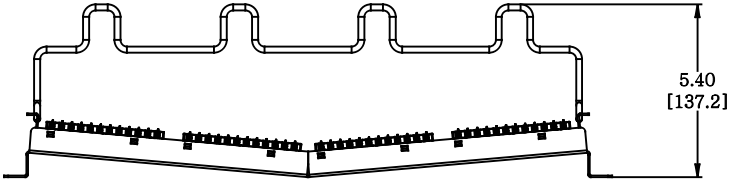

MATERIAL ID	DESCRIPTION
760237022	COMMSCOPE RECESSED ANGLED DISTRIBUTION MODULE PANEL,CAT 5E, UTP, 1U, 24 PORT

NOTES:

- SEE COMMSCOPE CATALOG FOR PART NUMBER SUFFIXES TO INDICATE COLOR/PKG.
- SEE COMMSCOPE CATALOG FOR COMPLETE LIST OF PARTS RELATED TO THE USE OF THIS PRODUCT.
- DIMENSIONS ARE IN INCHES[MM].
- PART INCLUDES:  
 (1) RECESSED ANGLED FRAME 1U  
 (4) ASSEMBLY, UNIVERSAL MODULE BLACK  
 (1) RETENER B,360 REAR CABLE MANANGMENT  
 (1) STRAP(PACK OF 4)