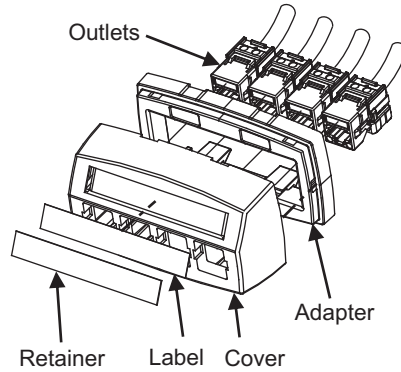

5" (127 mm)

M14CE-E Faceplate Adapter Instructions

For a copy of the complete installation instructions for this product,
please visit the website below.

<http://www.commscope.com/>

Issue 1, January 2010

3" (76 mm)

Assemble Faceplate Adapter

Snap Adapter into Opening

860480995C