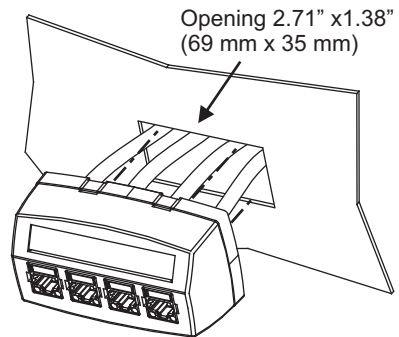

5" (127 mm)

M14CE-E Faceplate Adapter Instructions

For a copy of the complete installation instructions for this product,
please visit the website below.

<http://www.commscope.com/>

Issue 1, January 2010

3" (76 mm)

Assemble Faceplate Adapter

Snap Adapter into Opening

860480995C