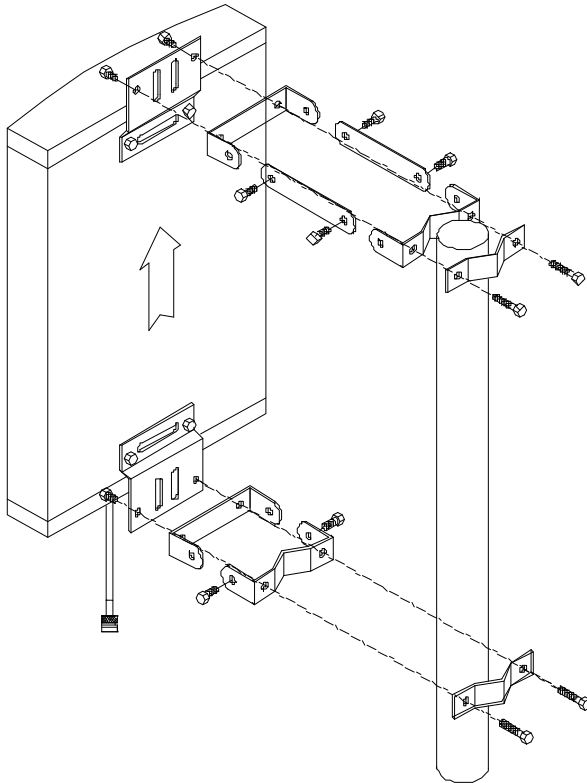

CELLMAX-EXT-CPU

Installation

The antenna can be mounted on mounting hardware with a diameter of Φ 25~60mm with supplied clamps.