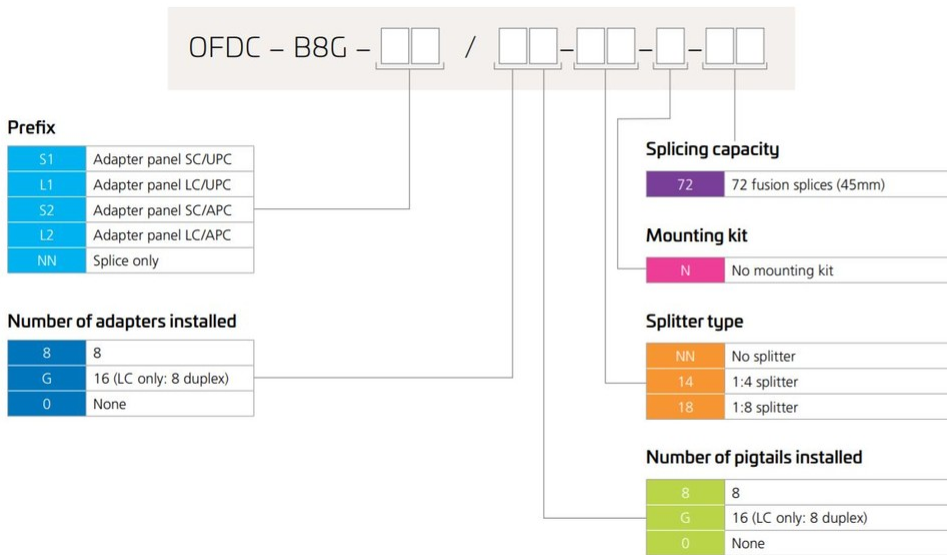

Product Classification

Regional Availability	Australia/New Zealand
Product Type	Single-ended, rectangular fiber closure
Product Series	OFDC

General Specifications

Cable Ports Quantity, total	4 round ports + 8 round ports
Cable Sealing Type	Compressed gel
Closure Sealing Type	Hinged with latch
Closure Style	Single-ended
Color	Black
Mounting	Manhole Pedestal Strand Wall
Port Type	SC/APC
Splice Tray Included, quantity	1
Splice Tray Type Included	18-way, heat shrink
Splitter Type	No splitter
Splitter, quantity	0

Dimensions

Height	128 mm 5.039 in
Width	156 mm 6.142 in
Length	324 mm 12.756 in

Ordering Tree

Material Specifications

Material Type Rugged polymer

Environmental Specifications

Installation temperature -5 °C to +45 °C (+23 °F to +113 °F)
Storage Temperature -30 °C to +60 °C (-22 °F to +140 °F)
Relative Humidity 93%, non-condensing
Environmental Space Above ground | Below ground
Qualification Standards IEC 60529, IP68 + 2 m waterhead
UV Resistance UV stabilized