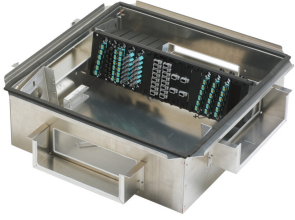

760060467 | RFE-WF-12A

Raised Floor Enclosure, Wide Flange, 24"W x 24"L x 12"D

Product Classification

Regional Availability	Asia Australia/New Zealand EMEA Latin America North America
Portfolio	SYSTIMAX®
Product Type	Box

General Specifications

Application	Configured with two pairs of brackets providing 5U of rack space per pair
Color	Silver

Dimensions

Height	609.6 mm 24 in
Width	609.6 mm 24 in
Depth	304.8 mm 12 in

Material Specifications