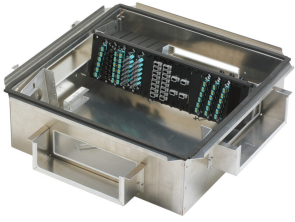

# 760060483 | RFE-WF-07B

---

Raised Floor Enclosure, Wide Flange, 24"W x 24"L x 7"D with mount for management bracket

## General Specifications

<b>Application</b>	Configured with two pairs of brackets providing 3U of rack space per pair
<b>Color</b>	Silver

## Dimensions

<b>Height</b>	609.6 mm   24 in
<b>Width</b>	609.6 mm   24 in
<b>Depth</b>	177.8 mm   7 in