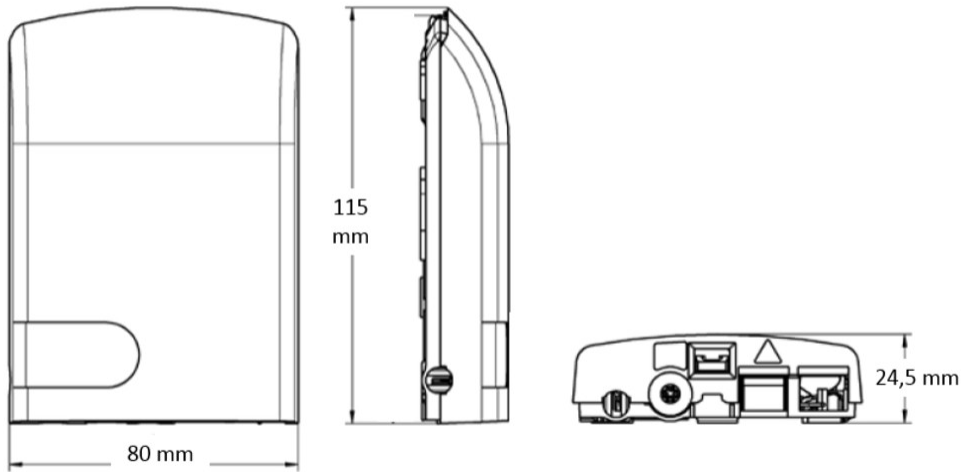

COWO Customer Wall Outlet, 2 SC/APC ports, 2 pigtails

- Allows easy and unobtrusive termination of fiber optic cables in an office, home or communications room
- Very flat design, mounts on a standard flush mount electrical outlet
- Possibility to invert the adapter in the holder to prevent disconnection when pulling the patch cords

Product Classification

Regional Availability	EMEA
Product Type	Outlet
Product Series	COWO

General Specifications

Color	White
Cover Type	Hinged with latches
Interface Type	SC/APC
Lock Type	Lead-wire seal Screw
Mounting	Wall mount
Splices Included, quantity	2
Total Ports, quantity	2

Dimensions

Height	115.062 mm 4.53 in
Width	80.01 mm 3.15 in
Depth	24.384 mm 0.96 in

Outline Drawing

Material Specifications

Material Type LSZH thermoplastic

Optical Specifications

Fiber Mode Singlemode

Environmental Specifications