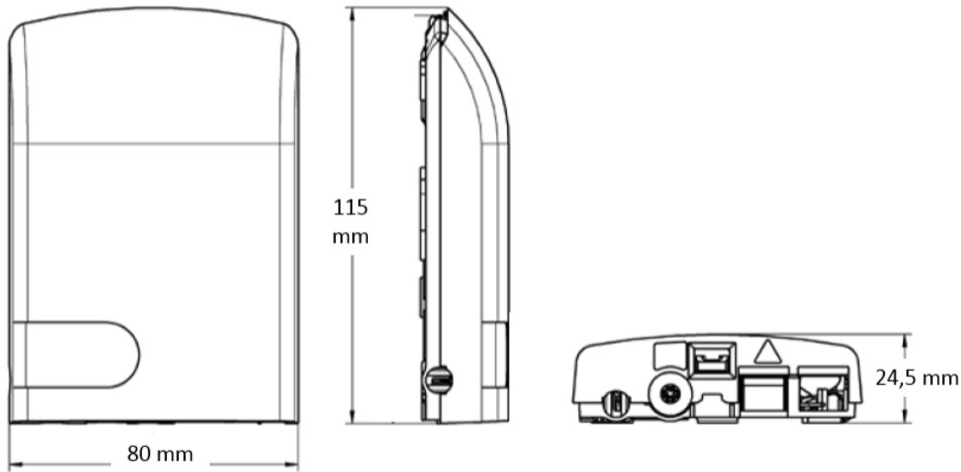

COWO Customer Wall Outlet, 1 SC/UPC port, no pigtails

- Allows easy and unobtrusive termination of fiber optic cables in an office, home or communications room
- Very flat design, mounts on a standard flush mount electrical outlet
- Possibility to invert the adapter in the holder to prevent disconnection when pulling the patch cords

Product Classification

Regional Availability	EMEA
Product Type	Outlet
Product Series	COWO

General Specifications

Color	White
Cover Type	Hinged with latches
Interface Type	SC/UPC
Lock Type	Lead-wire seal Screw
Mounting	Wall mount
Splices Included, quantity	0
Total Ports, quantity	1

Dimensions

Height	115.062 mm 4.53 in
Width	80.01 mm 3.15 in
Depth	24.384 mm 0.96 in

Outline Drawing

Material Specifications

Material Type LSZH thermoplastic

Optical Specifications

Fiber Mode Singlemode

Environmental Specifications