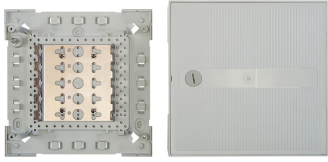

64061015-20 | 64061015-20

LSA-PLUS® KRONNECTION box II-50, unloaded, 50-pairs

Product Classification

Regional Availability	EMEA
Product Type	Copper distribution box
Product Brand	LSA-PLUS®
Product Series	LSA-PLUS

General Specifications

Color	Gray
Compatible Interface	LSA-PLUS
Interface	Unloaded
Modules, quantity	3
Mounting	Wall mount

Dimensions

Height	170 mm | 6.693 in
Width	140 mm | 5.512 in
Depth	75 mm | 2.953 in

Material Specifications

Material Type	Plastic

Environmental Specifications

Environmental Space	Indoor | Low Smoke Zero Halogen (LSZH)

Packaging and Weights

Packaging quantity	1
Packaging Type	Bag | Carton