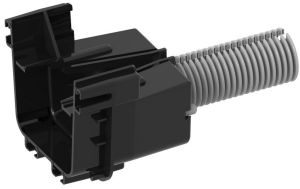

# FGSB-ASRI-5F

---

FiberGuide® Adapter Kit, Square to 2" Round, 4x4in, 5ft Slotted, Black

## Product Classification

<b>Regional Availability</b>	Asia   Australia/New Zealand   EMEA   Latin America   North America
<b>Portfolio</b>	CommScope®
<b>Product Type</b>	Convolute tube
<b>Product Brand</b>	FiberGuide®
<b>Product Series</b>	FGS

## General Specifications

<b>Product Feature</b>	Slotted   Transition
<b>Color</b>	Black
<b>Orientation</b>	Vertical
<b>Section Type</b>	Adapter

## Dimensions

<b>Height</b>	1,615.719 mm   63.611 in
<b>Width</b>	65.049 mm   2.561 in
<b>Length</b>	107.569 mm   4.235 in
<b>Tube Outer Diameter</b>	50.8 mm   2 in
<b>System Dimensions</b>	102 mm x 102 mm (4 in x 4 in)