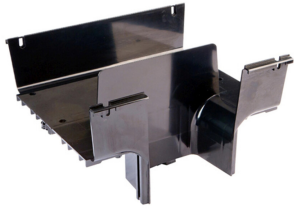

# FGSB-MDSP-F

---

FiberGuide® Downspout with 6in Exit, 4x12in, Black

## Dimensions

<b>Height</b>	211.125 mm   8.312 in
<b>Width</b>	347.218 mm   13.67 in
<b>Length</b>	381 mm   15 in
<b>System Dimensions</b>	102 mm x 305 mm (4 in x 12 in)