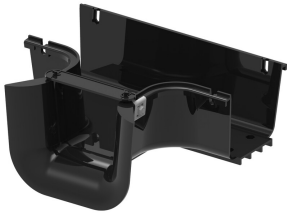

FGSB-MTRM-A

FiberGuide® Trumpet Flare, 4x4, 4x6in, Black

Product Classification

Regional Availability	Asia Australia/New Zealand EMEA Latin America North America
Portfolio	CommScope®
Product Type	Trumpet flare
Product Brand	FiberGuide®
Product Series	FGS

General Specifications

Color	Black
Orientation	Horizontal
Section Type	Trumpet flare

Dimensions

System Dimensions	102 mm x 102 mm (4 in x 4 in) 102 mm x 152 mm (4 in x 6 in)
--------------------------	---

Ordering Tree

FGSB-MTRM-A

Section Color

9	empty	yellow
	B	black

Section Size

10	2A	4 x 6 in, for dual downspout
	2B-IMP	4 x 6 in, for dual downspout with divider
	A	4 x 4 in
	B	4 x 6 in
	C	2 x 2 in
	D	4 x 4 in, vertical
	DS	2 x 4 in, vertical
	E	2 x 4 in, vertical , black*
	F	4 x 12 in
	G	2 x 6 in
H	4 x 24 in, black*	