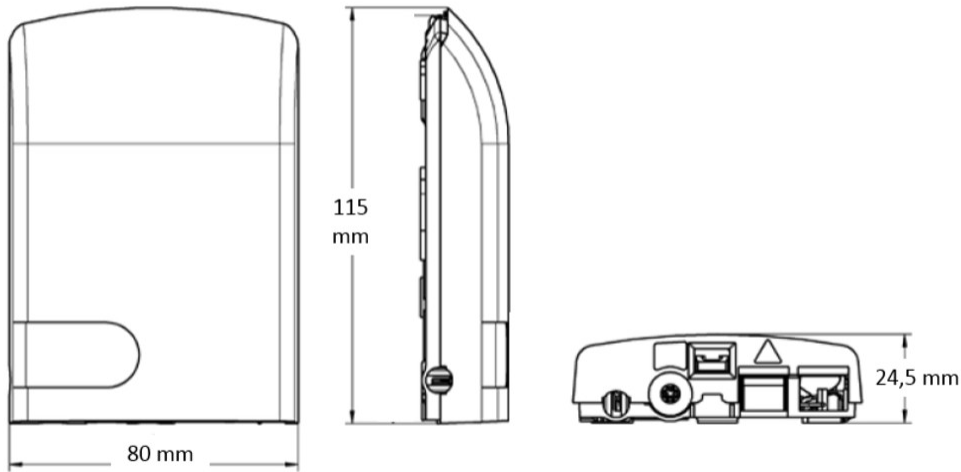

COWO Customer Wall Outlet, 1 SC/APC port, no pigtails

- Allows easy and unobtrusive termination of fiber optic cables in an office, home or communications room
- Very flat design, mounts on a standard flush mount electrical outlet
- Possibility to invert the adapter in the holder to prevent disconnection when pulling the patch cords

Product Classification

Regional Availability	EMEA
Product Type	Outlet
Product Series	COWO

General Specifications

Color	White
Cover Type	Hinged with latches
Interface Type	SC/APC
Lock Type	Lead-wire seal Screw
Mounting	Wall mount
Splices Included, quantity	0
Total Ports, quantity	1

Dimensions

Height	115.062 mm 4.53 in
Width	80.01 mm 3.15 in
Depth	24.384 mm 0.96 in

Outline Drawing

Material Specifications

Material Type LSZH thermoplastic

Optical Specifications

Fiber Mode Singlemode

Environmental Specifications