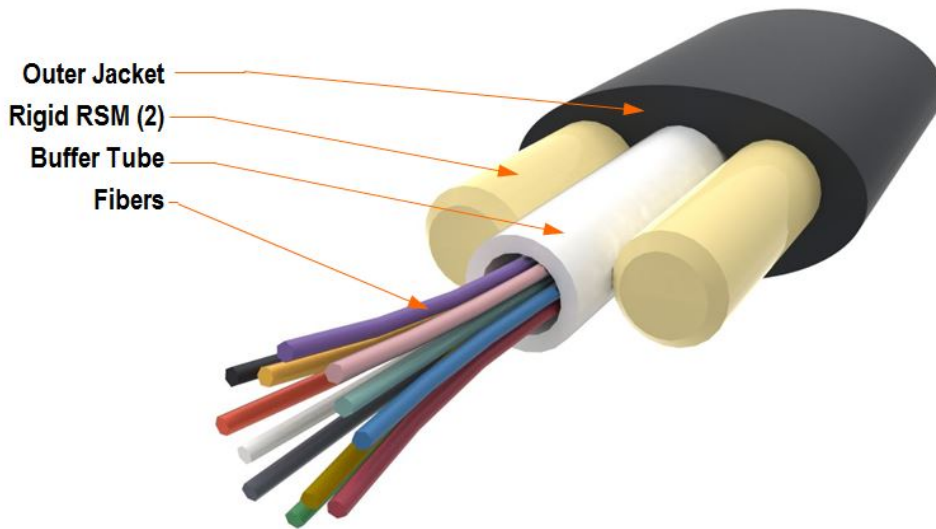

Mechanical Specifications

Minimum Bend Radius, loaded	86 mm | 3.386 in
Minimum Bend Radius, unloaded	81 mm | 3.189 in

Optical Specifications

Fiber Mode	Singlemode
Fiber Type	G.657.A2, TeraSPEED®
Insertion Loss, maximum, connector A	0.4 dB
Return Loss, minimum, connector A	65 dB

Environmental Specifications

Installation temperature	-30 °C to +70 °C (-22 °F to +158 °F)
Operating Temperature	-40 °C to +70 °C (-40 °F to +158 °F)
Storage Temperature	-40 °C to +75 °C (-40 °F to +167 °F)
Environmental Space	Outdoor, buried
Jacket UV Resistance	UV stabilized
Qualification Standards	IEC 60529:2001, IP68 | Telcordia GR-326

Packaging and Weights

Packaging quantity	1