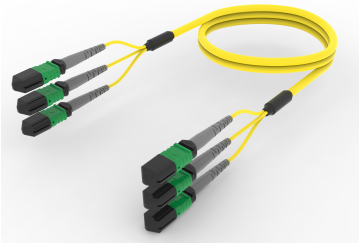

UQGQPQXHF

Ultra Low Loss (ULL) Singlemode, MPO/8(Unpinned) to MPO/8(Pinned), 24-Fiber, Plenum, array cord

Product Classification

| | |
|------------------------------|--|
| Regional Availability | Asia Australia/New Zealand China Europe India Latin America Middle East/Africa North America |
| Portfolio | CommScope® |
| Product Type | Fiber array cable assembly |
| Product Brand | SYSTIMAX ULL |
| Ordering Note | For additional jacket colors, please contact a CommScope Sales Representative For lengths greater than 999 ft (304 m), orders must be in meters Minimum length may vary based on cable configuration |

General Specifications

| | |
|---------------------------------------|-------------------------|
| Connector A, quantity | 3 |
| Color, boot A | Gray |
| Color, connector A | Green |
| Connector B, quantity | 3 |
| Color, boot B | Gray |
| Color, connector B | Green |
| Construction Type | Stranded |
| Furcation Color | Yellow |
| Interface, Connector A | MPO-08/APC Female |
| Interface Feature, connector A | Unpinned |
| Interface, Connector B | MPO-08/APC Male |
| Interface Feature, connector B | Pinned |
| Jacket Color | Yellow |
| Polarity | Method B Enhanced (ULL) |
| Fibers per Subunit, quantity | 8 |
| Total Fibers, quantity | 24 |

UQGQPQXHF

Dimensions

Cable Assembly Length Range (m) 1 – 305

Cable Assembly Length Range (ft) 1 – 999

Ordering Tree

Mechanical Specifications

Cable Retention Strength, maximum 11.24 lb @ 0 ° | 4.40 lb @ 90 °