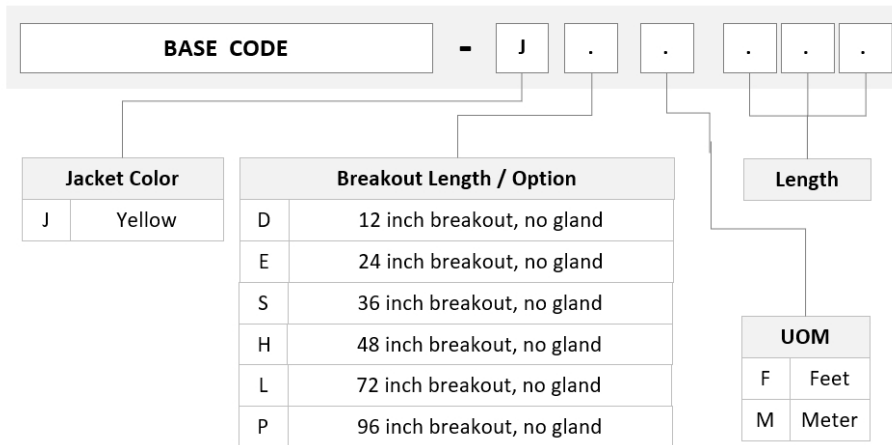

UQGQPQXHF

Ultra Low Loss (ULL) Singlemode, MPO/8(Unpinned) to MPO/8(Pinned), 24-Fiber, Plenum, array cord

Product Classification

| | |
|------------------------------|--|
| Regional Availability | Asia Australia/New Zealand China Europe India Latin America Middle East/Africa North America |
| Portfolio | CommScope® |
| Product Type | Fiber array cable assembly |
| Product Brand | SYSTIMAX ULL |
| Ordering Note | For additional jacket colors, please contact a CommScope Sales Representative For lengths greater than 999 ft (304 m), orders must be in meters Minimum length may vary based on cable configuration |

General Specifications

| | |
|---------------------------------------|-------------------------|
| Connector A, quantity | 3 |
| Color, boot A | Gray |
| Color, connector A | Green |
| Connector B, quantity | 3 |
| Color, boot B | Gray |
| Color, connector B | Green |
| Construction Type | Stranded |
| Furcation Color | Yellow |
| Interface, Connector A | MPO-08/APC Female |
| Interface Feature, connector A | Unpinned |
| Interface, Connector B | MPO-08/APC Male |
| Interface Feature, connector B | Pinned |
| Jacket Color | Yellow |
| Polarity | Method B Enhanced (ULL) |
| Fibers per Subunit, quantity | 8 |
| Total Fibers, quantity | 24 |

UQGQPQXHF

Dimensions

Cable Assembly Length Range (m) 1 – 305

Cable Assembly Length Range (ft) 1 – 999

Ordering Tree

Mechanical Specifications

Cable Retention Strength, maximum 11.24 lb @ 0 ° | 4.40 lb @ 90 °