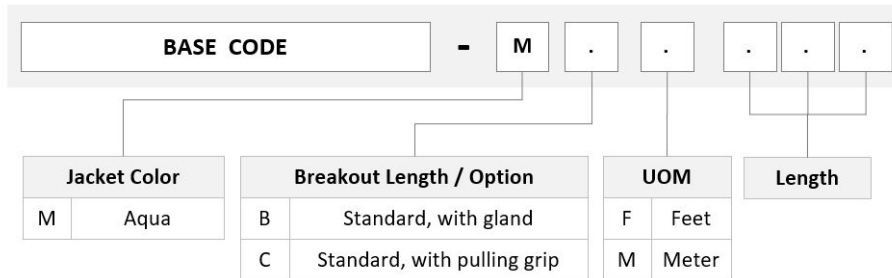

FHXMPUCAD

Ordering Tree

Mechanical Specifications

Cable Retention Strength, maximum 11.24 lb @ 0 ° | 4.40 lb @ 90 °

Optical Specifications

Fiber Mode Multimode

Fiber Type OM4, LazrSPEED®

Environmental Specifications

Operating Temperature -10 °C to +60 °C (+14 °F to +140 °F)

Environmental Space Indoor | Plenum

Regulatory Compliance/Certifications

Agency	Classification
ANATEL	Compliant
CHINA-ROHS	Above maximum concentration value
ROHS	Compliant/Exempted
UK-ROHS	Compliant/Exempted

Included Products

- 760120022 - Fiber indoor cable, LazrSPEED® Plenum MPO Trunk, interlocking aluminum armored with plenum jacket, 12 fiber, Gel-free, Multimode OM4, Feet jacket marking, Aqua jacket color
- P-012-MZ-5K-F12AQ
- 860647047 - MPO12, LOW LOSS, MALE, OM3/4, AQUA, 3mm