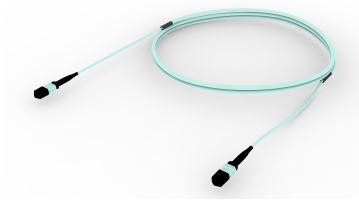

## Base Product

OM4 MPO (Unpinned) to Unconnectorized, InstaPATCH® 360 Armored Pre-terminated Trunk Cable, 12-Fiber, Plenum

## Product Classification

<b>Regional Availability</b>	Asia   Australia/New Zealand   China   Europe   India   Latin America   Middle East/Africa   North America
<b>Portfolio</b>	CommScope®
<b>Product Type</b>	Fiber trunk cable assembly
<b>Product Brand</b>	SYSTIMAX InstaPATCH® 360
<b>Ordering Note</b>	For lengths greater than 999 ft (304 m), orders must be in meters   Minimum length may vary based on cable configuration

## General Specifications

<b>Color, boot A</b>	Black
<b>Color, connector A</b>	Aqua
<b>Color, boot B</b>	Black
<b>Color, connector B</b>	Aqua
<b>Construction Type</b>	Armored   Stranded
<b>Furcation Color</b>	Aqua
<b>Interface, Connector A</b>	MPO-12/UPC Female
<b>Interface, Connector B</b>	Unterminated
<b>Jacket Color</b>	Aqua
<b>Polarity</b>	Method B (LL)
<b>Fibers per Subunit, quantity</b>	12
<b>Total Fibers, quantity</b>	12