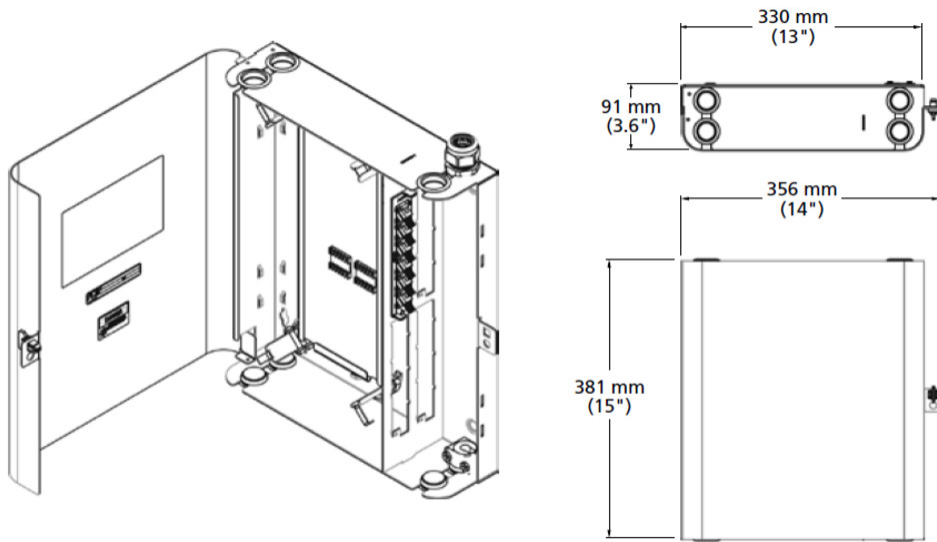

FL1-G7/01NA1-031

FL1000 Fiber Wall Box, 2-door, singlemode SC/UPC, 12 ports, with IFC stranded cable, stub at far end, 31 meters

- Ideal for small to medium fiber counts within communication rooms or closets at customer sites
- Provides demarcation access for the telecom carrier and the end-user by way of separate compartments
- Guarantees mechanical protection and fiber management for indoor and outdoor cable
- Fully customizable for patch-patch, splice-patch or for the storage of un-terminated (dark) fibers

Product Classification

Regional Availability	North America
Product Type	Fiber wall box
Product Series	FL1000

General Specifications

Application	Patching
Adapter Packs Included, quantity	2
Adapters, quantity	12
Cable Clamps, quantity	1
Cable Entry Location	Bottom left Bottom right Top left Top right
Cable Type	IFC - Stranded
Color	Putty white
Door, quantity	2
Front Door Type	Single hinged
Growth Configuration	Fully loaded
Interface	SC/UPC
Lock Type	Key lock
Mounting	Wall
Total Fibers, quantity	12
Total Ports, quantity	12

Dimensions

Height	433 mm 17.047 in
Width	511 mm 20.118 in

FL1-G7/01NA1-031

Depth	156.97 mm 6.18 in
Cable Length	229 m 751.312 ft

Outline Drawing

Material Specifications

Finish	Powder coated
Material Type	Steel