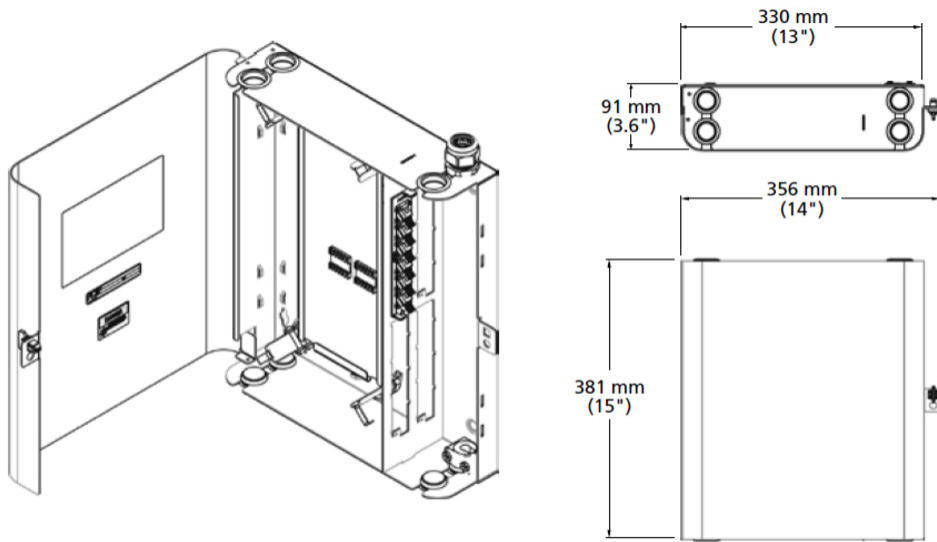

FL1-H7/02HD1-092

Depth	156.97 mm | 6.18 in
Cable Length	229 m | 751.312 ft

Outline Drawing

Material Specifications

Finish	Powder coated
Material Type	Steel

Optical Specifications

Fiber Mode	Singlemode

Environmental Specifications

Environmental Space	Indoor
Qualification Standards	NEMA type 12

Packaging and Weights

Packaging quantity	1
Packaging Type	Bag | Carton