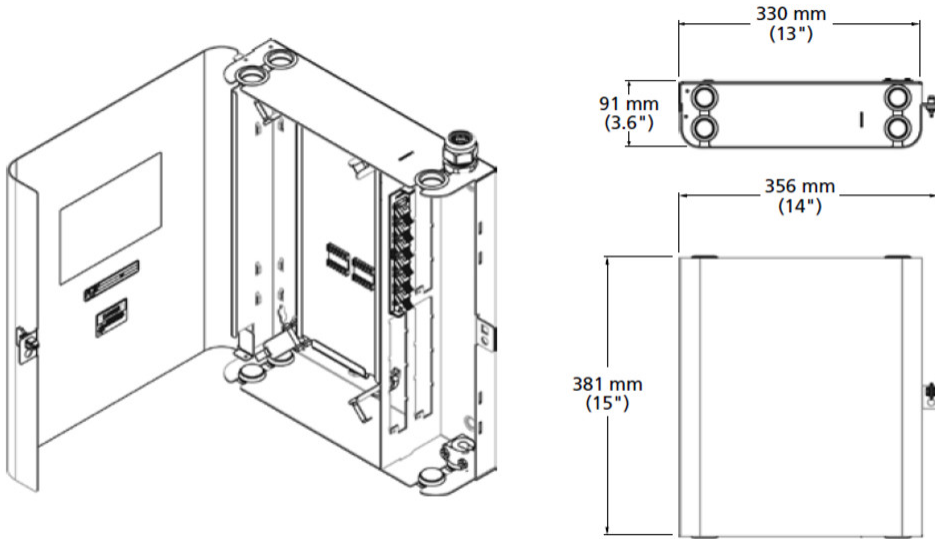

FL1-H7/02HD1-305

FL1000 Fiber Wall Box, 2-door, singlemode SC/UPC, 24 ports, with indoor/outdoor black jacket cable, stub at far end, 305 meters

- Ideal for small to medium fiber counts within communication rooms or closets at customer sites
- Provides demarcation access for the telecom carrier and the end-user by way of separate compartments
- Guarantees mechanical protection and fiber management for indoor and outdoor cable
- Fully customizable for patch-patch, splice-patch or for the storage of un-terminated (dark) fibers

Product Classification

Regional Availability	North America
Product Type	Fiber wall box
Product Series	FL1000

General Specifications

Application	Patching
Adapter Packs Included, quantity	2
Adapters, quantity	12
Cable Clamps, quantity	1
Cable Entry Location	Bottom left Bottom right Top left Top right
Cable Type	IFC - Stranded
Color	Putty white
Door, quantity	2
Front Door Type	Single hinged
Growth Configuration	Fully loaded
Interface	SC/UPC
Lock Type	Key lock
Mounting	Wall
Total Fibers, quantity	12
Total Ports, quantity	12

Dimensions

Height	433 mm 17.047 in
Width	511 mm 20.118 in

FL1-H7/02HD1-305

Depth	156.97 mm 6.18 in
Cable Length	229 m 751.312 ft

Outline Drawing

Material Specifications

Finish	Powder coated
Material Type	Steel