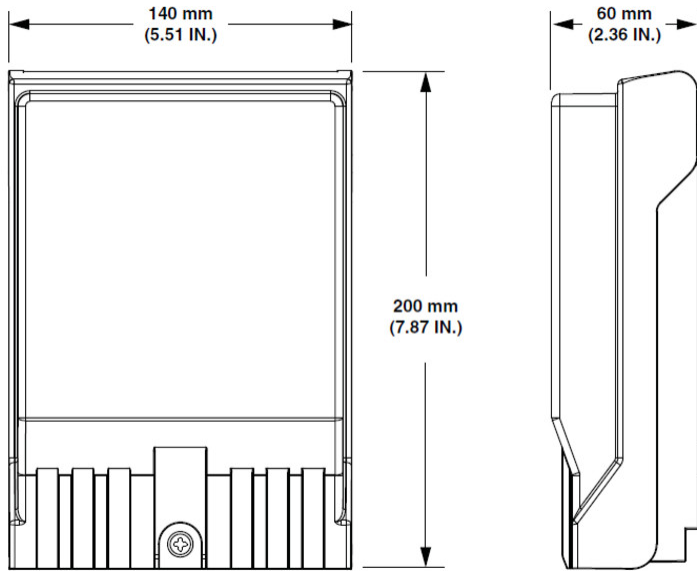

RDT-SM12K00D0619A

Ordering Tree

RDT - S M XX X 0 0 X XXX X X

Enclosure type

M 12 Fiber plastic

Cable count

04 4
08 8
12 12

Connector type

J SC/APC
K LC/UPC
L LC/APC
N SC/UPC

Cable type

D Indoor/outdoor 3.6mm black
P 3mm loose tube ivory plenum (zipcord for 24 fibers)

Stubbed end configuration

A MPO connector
O No connector

Fanout

1 SC/UPC
2 SC/APC
3 LC/UPC
4 LC/APC

Enclosure end configuration

9 900µm - standard

Cable Length (Plenum)

030	30 meters (100')
061	61 meters (200')
092	92 meters (300')
122	122 meters (400')
152	152 meters (500')
183	183 meters (600')

Cable Length (Indoor/Outdoor)

015	15 meters (50')
030	30 meters (100')
045	45 meters (150')
061	61 meters (200')
076	76 meters (250')
092	92 meters (300')
107	107 meters (350')
122	122 meters (400')
137	137 meters (450')
152	152 meters (500')
168	168 meters (550')
183	183 meters (600')
198	198 meters (650')