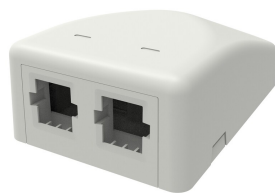

# 760252768 | SMB-2P-262-PLENUM

---

Surface Mount Box, plenum,universal, two ports, white

## Product Classification

<b>Regional Availability</b>	Asia   Australia/New Zealand   EMEA   Latin America   North America
<b>Portfolio</b>	CommScope®
<b>Product Type</b>	Surface mount box

## General Specifications

<b>Application</b>	Used with KJ Series outlets with adapter   Used with M Series modular information outlet   Used with SL Series outlets
<b>Color</b>	Electrical white
<b>Mounting</b>	Surface
<b>Outlet Orientation</b>	Flat
<b>Port Marking Type</b>	Icon
<b>Total Ports, quantity</b>	2

## Dimensions

<b>Height</b>	37.6 mm   1.48 in
<b>Width</b>	72.9 mm   2.87 in
<b>Depth</b>	101.8 mm   4.008 in