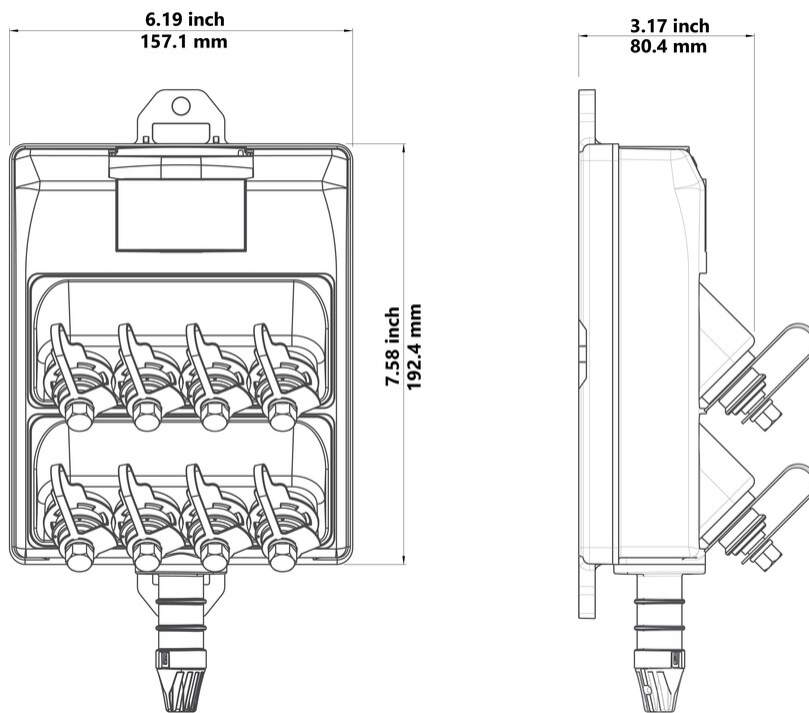

## General Specifications

<b>Cable Type</b>	Toneable - Flat - Loose Tube
<b>Cable, quantity</b>	1
<b>Distribution Type</b>	1 x 4 splitter
<b>Drop Port Type</b>	Hardened full-size SC/APC
<b>Drop Port, quantity</b>	4
<b>Enclosure Color</b>	Black (RAL 9005)
<b>Forward Port Type</b>	Hardened multi-fiber (HMFOC) jack, male/pinned
<b>Forward Port, quantity</b>	1
<b>Mounting</b>	Handhole   Pedestal   Pole   Strand
<b>Port Type</b>	Hardened full-size SC/APC
<b>Port, quantity</b>	5

## Dimensions

<b>Height</b>	80 mm   3.15 in
<b>Width</b>	157 mm   6.19 in
<b>Length</b>	192 mm   7.58 in
<b>Cable Stub Length</b>	137 m   450 ft
<b>Cable Outer Diameter</b>	4.3 x 8.0 mm (0.17 x 0.31 in)

## Dimension Drawing