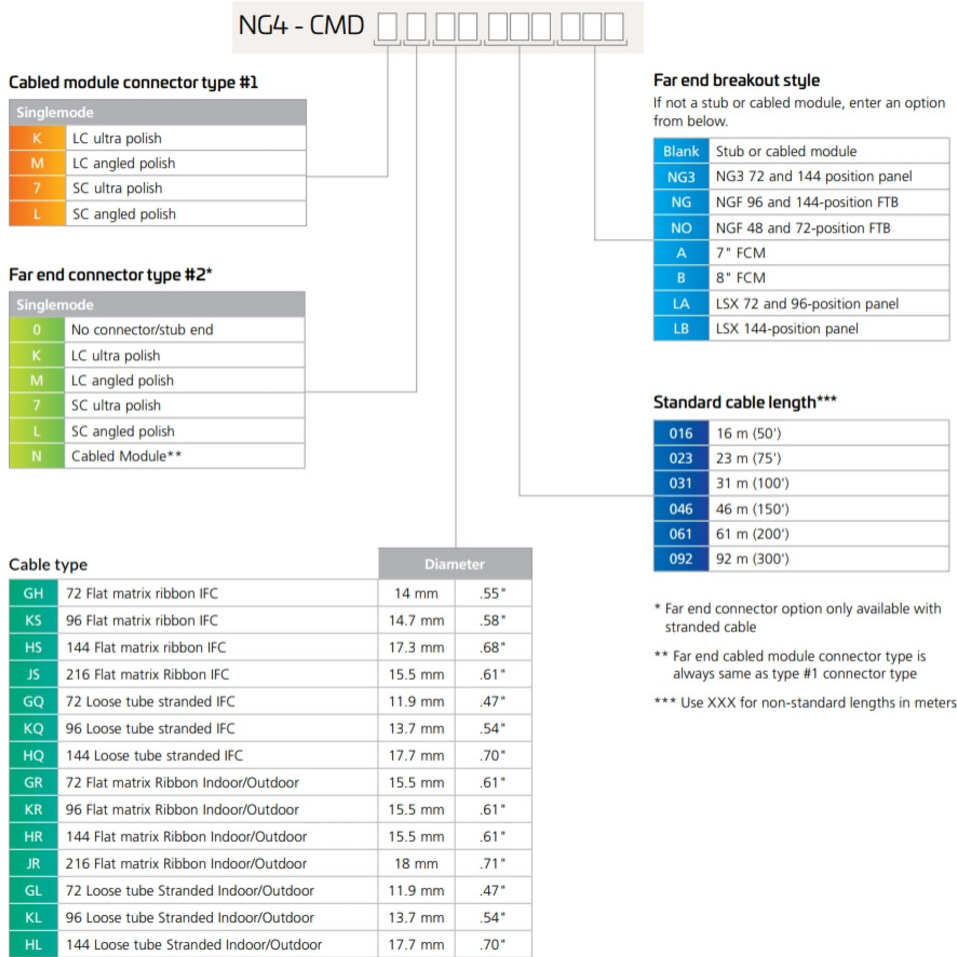

NG4-CMDKOGH

Dimensions

Height	13.3 mm | 0.524 in
Width	159.9 mm | 6.295 in
Depth	101 mm | 3.976 in

Ordering Tree

Optical Specifications

Fiber Mode	Singlemode
Fiber Type	G.657.A2

Environmental Specifications