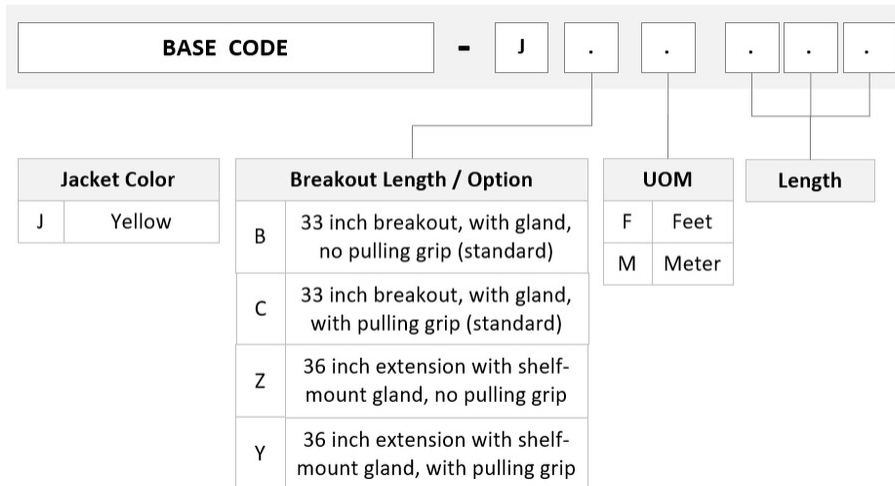

General Specifications

Connector A, quantity	4
Color, boot A	Black
Color, connector A	Green
Connector B, quantity	4
Color, boot B	Black
Color, connector B	Green
Construction Type	Armored Stranded
Furcation Color	Yellow
Interface, Connector A	MPO-12/APC Female
Interface Feature, connector A	Unpinned
Interface, Connector B	MPO-12/APC Male
Interface Feature, connector B	Pinned
Jacket Color	Yellow
Polarity	Method B Enhanced (ULL)
Fibers per Subunit, quantity	12
Total Fibers, quantity	48

UHGMPMXAH

Dimensions

Breakout Length	33 in
Cable Assembly Length Range (m)	3 – 999
Cable Assembly Length Range (ft)	10 – 999

Ordering Tree

Mechanical Specifications

Cable Retention Strength, maximum	11.24 lb @ 0 ° 4.40 lb @ 90 °
--	---------------------------------