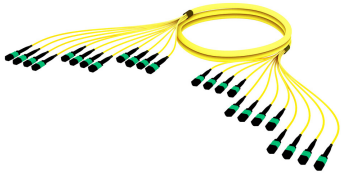

## Base Product

Ultra Low Loss (ULL) Singlemode MPO12 (Unpinned) to MPO12 (Pinned), Armored Pre-terminated Trunk Cable, 144-Fiber, Plenum

This product will be discontinued on: April 30, 2024

## Product Classification

<b>Regional Availability</b>	Asia   Australia/New Zealand   China   Europe   India   Latin America   Middle East/Africa   North America
<b>Portfolio</b>	CommScope®
<b>Product Type</b>	Fiber trunk cable assembly
<b>Product Brand</b>	SYSTIMAX InstaPATCH® 360
<b>Ordering Note</b>	For lengths greater than 999 ft (304 m), orders must be in meters   Minimum length may vary based on cable configuration

## General Specifications

<b>Connector A, quantity</b>	12
<b>Color, boot A</b>	Black
<b>Color, connector A</b>	Green
<b>Connector B, quantity</b>	12
<b>Color, boot B</b>	Black
<b>Color, connector B</b>	Green
<b>Construction Type</b>	Armored   Stranded
<b>Furcation Color</b>	Yellow
<b>Interface, Connector A</b>	MPO-12/APC Female
<b>Interface Feature, connector A</b>	Unpinned
<b>Interface, Connector B</b>	MPO-12/APC Male
<b>Interface Feature, connector B</b>	Pinned
<b>Jacket Color</b>	Yellow
<b>Polarity</b>	Method B Enhanced (ULL)