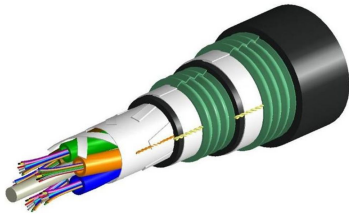

O-LA

Fiber Optic Cable, Outdoor Arid Core Gel-Filled Tubes, Loose Tube, CST Armored

- CommScope's outside plant fiber cables are made with high-performance, standards-compliant materials
- The portfolio includes both armored and dielectric designs available with dry or gel-filled tubes
- Superior mechanical and optical performance with unmatched stability and quality

Product Classification

Regional Availability	Asia Australia/New Zealand EMEA Latin America North America
Portfolio	CommScope®
Product Type	Fiber OSP cable
Product Series	O-LA

General Specifications

Armor Type	Corrugated steel
Cable Type	Loose tube
Construction Type	Armored
Subunit Type	Gel-filled