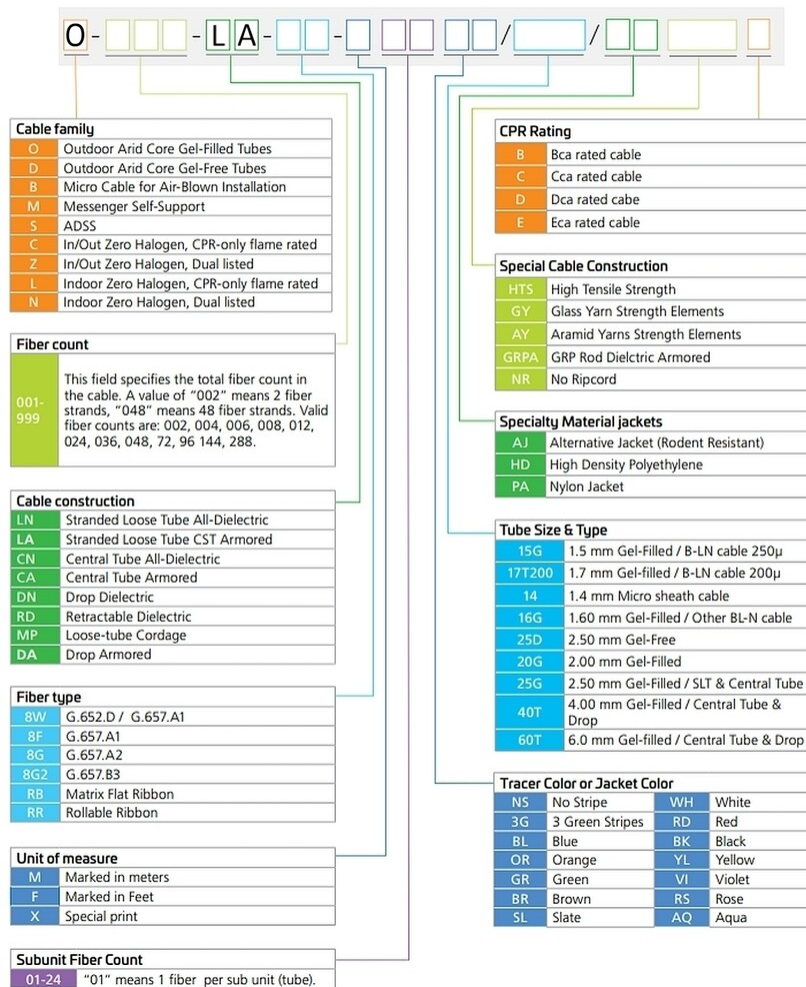

O-LA

Fiber Optic Cable, Outdoor Arid Core Gel-Filled Tubes, Loose Tube, CST Armored

- CommScope's outside plant fiber cables are made with high-performance, standards-compliant materials
- The portfolio includes both armored and dielectric designs available with dry or gel-filled tubes
- Superior mechanical and optical performance with unmatched stability and quality

Product Classification

Regional Availability	Asia Australia/New Zealand EMEA Latin America North America
Portfolio	CommScope®
Product Type	Fiber OSP cable
Product Series	O-LA

General Specifications

Armor Type	Corrugated steel
Cable Type	Loose tube
Construction Type	Armored
Subunit Type	Gel-filled

Ordering Tree

Environmental Specifications

Environmental Space Aerial, lashed | Buried