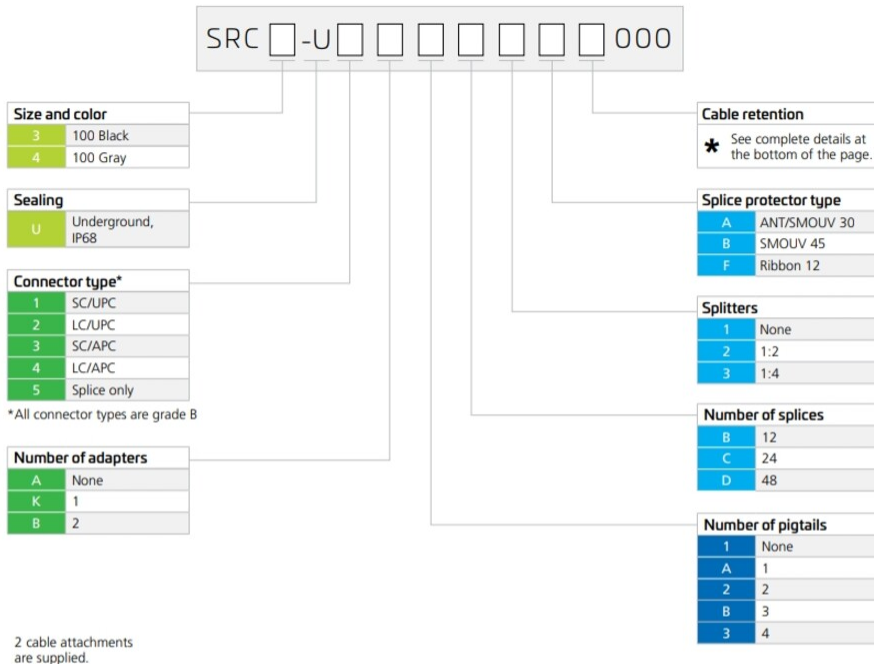

SRC3-U5A1B1BD000

Splicing Capacity, Single Fusion, maximum	12
Splicing Type, Supported	Single fusion
Splitter Type	No splitter
Splitter, quantity	0

Dimensions

Height	267 mm | 10.512 in
Width	117 mm | 4.606 in
Depth	49 mm | 1.929 in
Cable Entry Drop Port Diameter	8 mm (0.31 in) mm

Ordering Tree

2 cable attachments are supplied.

Cable retention*	Cable Termination Unit (CTU) options				
A None	B	C	D	E	F
B NVX-CR-MC-FT-NN	NVX-CR-MC-FT-NN	NVX-CR-MC-RD-NN	NVX-CR-SA-SM-NN	NVX-CR-TI-SM-NN	NVX-CR-DU-FL-NN
C NVX-CR-MC-RD-NN	- Flat cable - Metal clip - Range 3 x 5 to 4 x 8 mm	- Round cable - Metal clip - Range 4 to 6.2 mm	- Round cable - Dia up to 8 mm - Strength member - Aramide yarns - Single layer	- Round cable - Dia up to 8 mm - Aramide yarns - Single layer	- Round cable - Dia up to 6.2 mm - Aramide yarns - Dual layer - Compact length
D NVX-CR-SA-SM-NN					
E NVX-CR-TI-SM-NN					
F NVX-CR-DU-FL-NN					
G 4xNVX-CR-MC-FT-NN					
H 4xNVX-CR-MC-RD-NN					
I 4xNVX-CR-SA-SM-NN					
J 4xNVX-CR-TI-SM-NN					
K 4xNVX-CR-DU-FL-NN					
L 2xNVX-CR-MC-FT-NN and 2xNVX-CR-MC-RD-NN