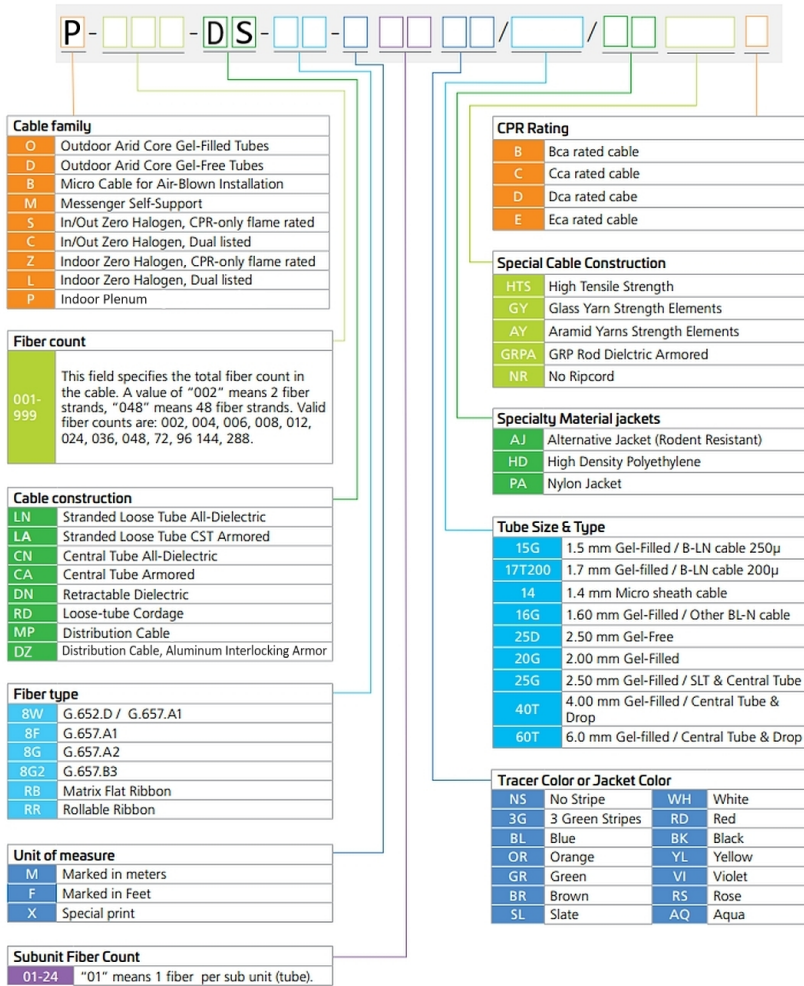

P-DS

Base Product

Fiber Optic Cable, Indoor Plenum, Distribution Cable

- CommScope's indoor fiber cables are positioned for Data Center or Central Office applications
- Superior mechanical and optical performance with unmatched stability and quality
- Available Jacket Colors: Aqua, Black, Blue, Green, Orange, Red, Rose, Slate, Violet and Yellow

Product Classification

Regional Availability	Asia Australia/New Zealand EMEA Latin America North America
Portfolio	CommScope®
Product Type	Fiber indoor cable
Product Series	P-DS

General Specifications

Cable Type	Distribution
Construction Type	Non-armored

Ordering Tree

P-DS

Environmental Specifications

Installation temperature	0 °C to +70 °C (-32 °F to +158 °F)
Operating Temperature	-20 °C to +70 °C (-4 °F to +158 °F)
Storage Temperature	-40 °C to +70 °C (-40 °F to +158 °F)
Cable Qualification Standards	ANSI/ICEA S-83-596 Telcordia GR-409
Environmental Space	Plenum