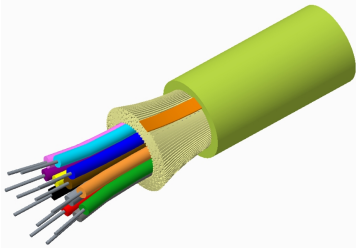

P-DS

Base Product

Fiber Optic Cable, Indoor Plenum, Distribution Cable

- CommScope's indoor fiber cables are positioned for Data Center or Central Office applications
- Superior mechanical and optical performance with unmatched stability and quality
- Available Jacket Colors: Aqua, Black, Blue, Green, Orange, Red, Rose, Slate, Violet and Yellow

Product Classification

Regional Availability	Asia Australia/New Zealand EMEA Latin America North America
Portfolio	CommScope®
Product Type	Fiber indoor cable
Product Series	P-DS

General Specifications

Cable Type	Distribution
Construction Type	Non-armored