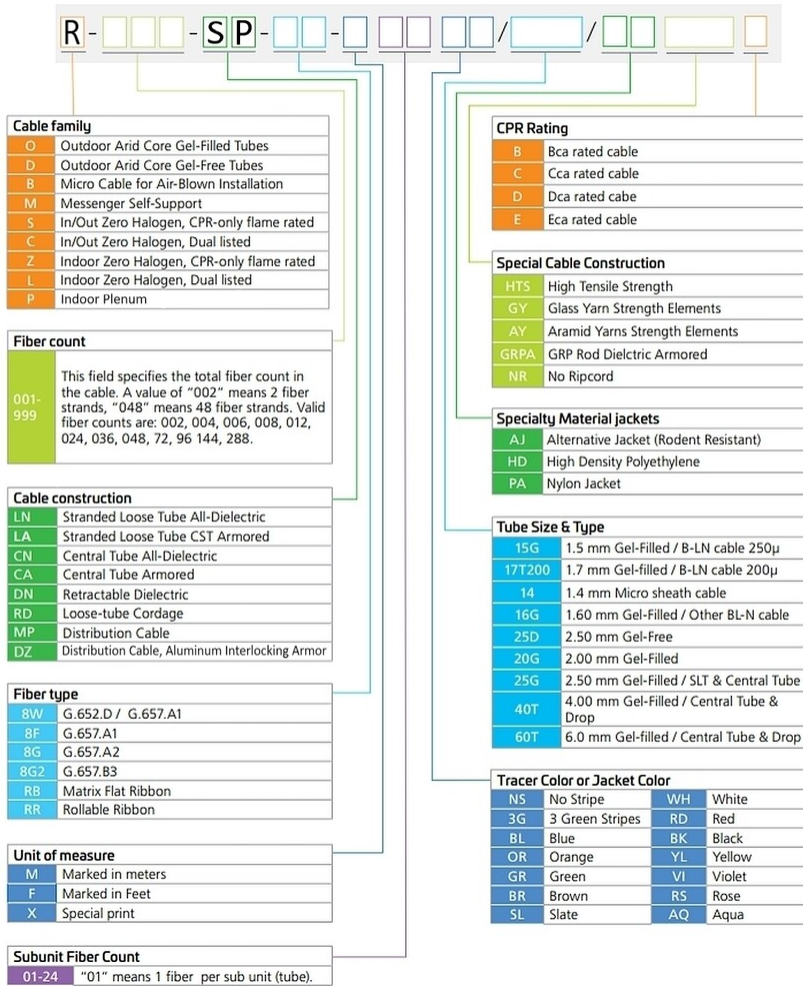

R-SP

Environmental Specifications

Installation temperature	-20 °C to +70 °C (-4 °F to +158 °F)
Operating Temperature	-20 °C to +70 °C (-4 °F to +158 °F)
Storage Temperature	-40 °C to +70 °C (-40 °F to +158 °F)
Environmental Space	Riser

* Footnotes

Operating Temperature Specification applicable to non-terminated bulk fiber cable