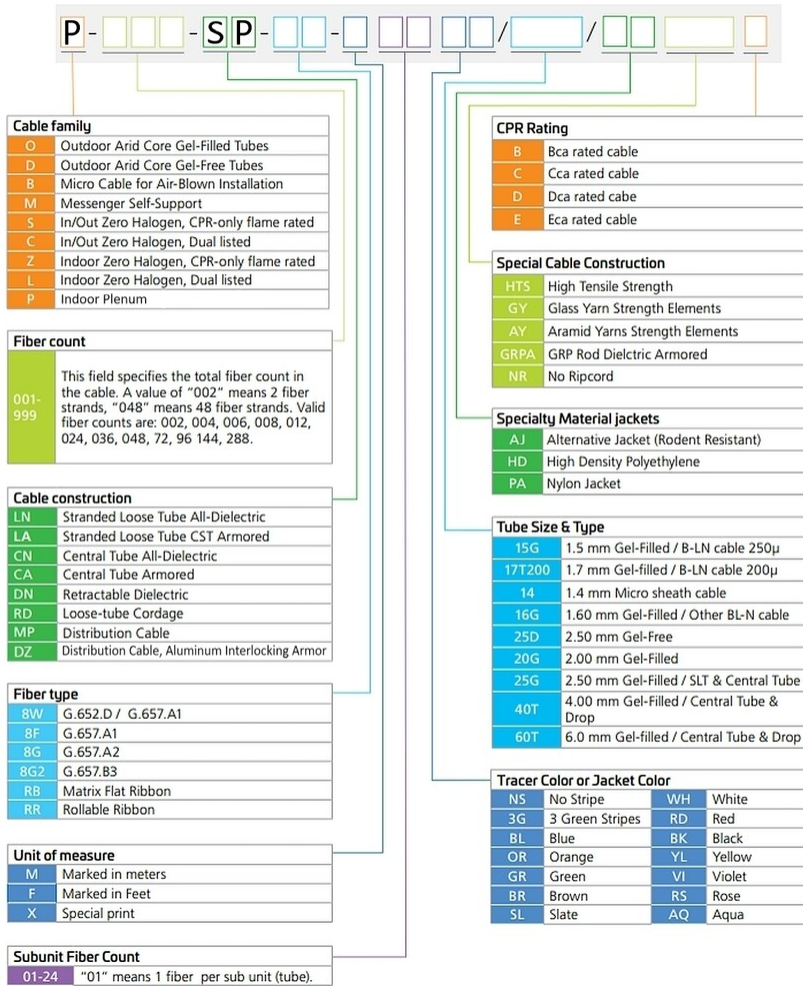

P-SP

Fiber Optic Cable, Indoor Plenum, Simplex Zip Cord

- CommScope's indoor fiber cables are positioned for Data Center or Central Office applications
- Superior mechanical and optical performance with unmatched stability and quality
- Available Jacket Colors: Aqua and Yellow

Product Classification

Regional Availability	Asia Australia/New Zealand EMEA Latin America North America
Portfolio	CommScope®
Product Type	Fiber indoor cable
Product Series	P-SP

General Specifications

Cable Type	Cordage
Construction Type	Non-armored
Subunit Type	Gel-free

Ordering Tree

P-SP

Environmental Specifications

Installation temperature	-0 °C to +70 °C (-32 °F to +158 °F)
Operating Temperature	-20 °C to +70 °C (-4 °F to +158 °F)
Storage Temperature	-40 °C to +70 °C (-40 °F to +158 °F)
Cable Qualification Standards	ANSI/ICEA S-83-596 Telcordia GR-409
Environmental Space	Plenum