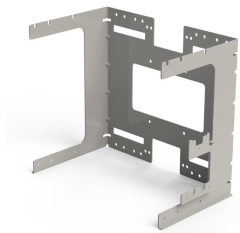

7847984-00 | Mounting Bracket Dual CAP MX

CAP MX Mounting Bracket Dual to mount 2 CAP MX to a wall

Product Classification

Product Type Mounting kit
Product Brand ERA®

Dimensions

Height 431 mm | 16.969 in
Width 504.2 mm | 19.85 in
Depth 293.7 mm | 11.563 in

Outline Drawing–Front

Outline Drawing–Top

7847984-00 | Mounting Bracket Dual CAP MX