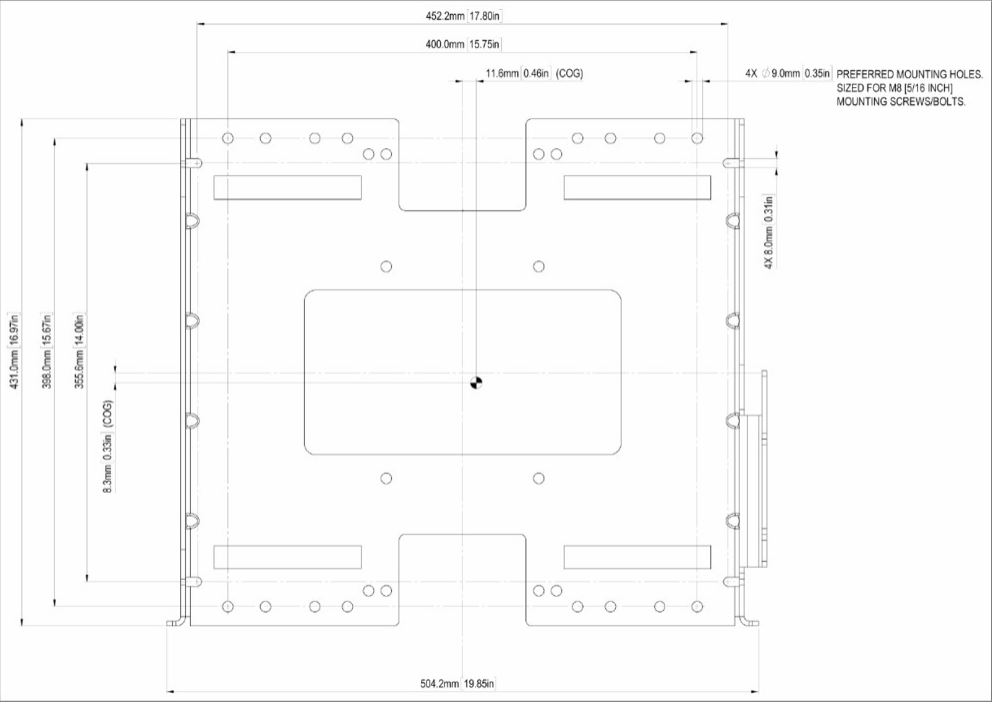

7847984-00 | Mounting Bracket Dual CAP MX

CAP MX Mounting Bracket Dual to mount 2 CAP MX to a wall

Product Classification

Product Type Mounting kit
Product Brand ERA®

Dimensions

Height 431 mm | 16.969 in
Width 504.2 mm | 19.85 in
Depth 293.7 mm | 11.563 in

Outline Drawing–Front

Outline Drawing–Top

7847984-00 | Mounting Bracket Dual CAP MX