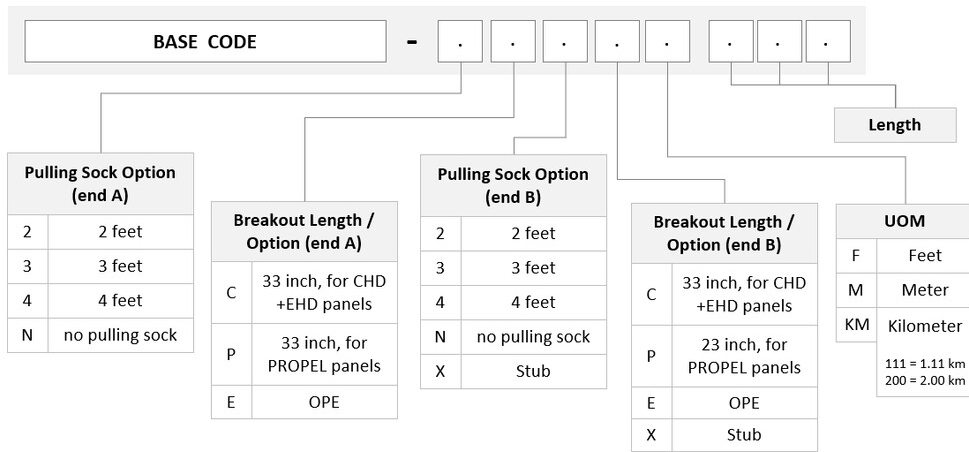

UJG2XMER3

Ordering Tree

Mechanical Specifications

Cable Retention Strength, maximum 11.24 lb @ 0° | 4.40 lb @ 90°

Optical Specifications

Fiber Mode Singlemode

Fiber Type G.657.A2, TeraSPEED®

Environmental Specifications

Operating Temperature -10 °C to +60 °C (+14 °F to +140 °F)

Environmental Space Dual Rated LSZH/Riser | Indoor/Outdoor

Packaging and Weights

Packaging Type Wood reel

Regulatory Compliance/Certifications

Agency **Classification**

ANATEL Compliant

Included Products