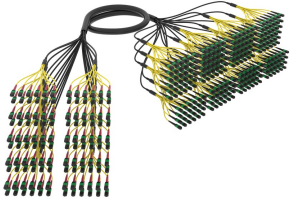

UJG2XMER3

Base Product

Ultra Low Loss (ULL) Singlemode MPO24 (pinned) to MPO12 (Unpinned) Pre-terminated Trunk Cable, 2880-Fiber, 12-fiber Rollable Ribbon Central Tube, Indoor/Outdoor, Low Smoke Zero Halogen (LSZH)/Riser

Product Classification

Regional Availability	Asia Australia/New Zealand Europe Latin America Middle East /Africa North America
Portfolio	CommScope®
Product Type	Fiber trunk cable assembly
Product Brand	SYSTIMAX ULL
Ordering Note	For additional jacket colors, please contact a CommScope Sales Representative For lengths greater than 999 ft (304 m), orders must be in meters Minimum length may vary based on cable configuration

General Specifications

Color, boot A	Red
Color, connector A	Green
Color, boot B	Black
Color, connector B	Green
Construction Type	Rollable ribbon
Furcation Color	Yellow
Interface, Connector A	MPO-24/APC Male
Interface, Connector B	MPO-12/UPC Female
Jacket Color	Yellow
Polarity	Method B Enhanced (ULL)
Fibers per Subunit, quantity	
Total Fibers, quantity	2880

Packaging and Weights

Packaging Type Wood reel

Regulatory Compliance/Certifications

Agency **Classification**

ANATEL Compliant

Included Products

UJG2XMER3

- 760253186
Z-2880-CN-RR-F12BK/8G1/99L
/C – Fiber indoor/outdoor cable, All-Dielectric, LSZH, Gel-Free, Riser Rated, Central Core Rollable Ribbon, 2880 fiber, Singlemode G.657.A2, Feet jacket marking, Black jacket color, Cca flame rating
- 860638318 – MPO12, ULTRA LOW LOSS, FEMALE, Singlemode, GREEN, 3mm
- 860651709 – TeraSPEED® MPO Male 24 Fiber Connector, green, 3.6 mm