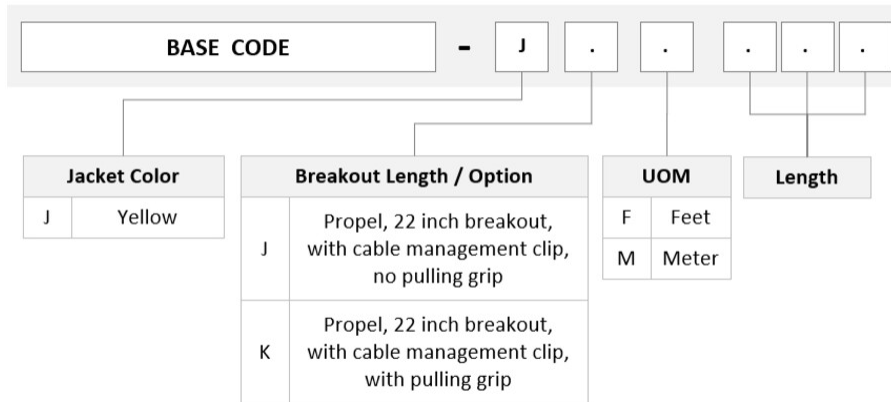

UGGQPQXT8

Cable Assembly Length Range (m)	3 – 305
Cable Assembly Length Range (ft)	10 – 999

Ordering Tree

Mechanical Specifications

Cable Retention Strength, maximum	11.24 lb @ 0 ° | 4.40 lb @ 90 °

Optical Specifications

Fiber Mode	Singlemode
Fiber Type	G.657.A2, TeraSPEED®

Environmental Specifications

Operating Temperature	-10 °C to +60 °C (+14 °F to +140 °F)
Environmental Space	Indoor | Plenum

Regulatory Compliance/Certifications

Agency	Classification
ANATEL	Compliant
ISO 9001:2015	Designed, manufactured and/or distributed under this quality management system