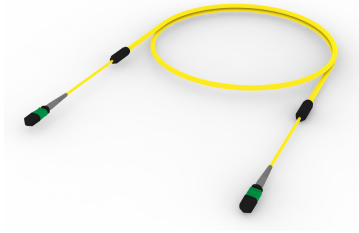

## Base Product

Ultra Low Loss (ULL) Singlemode MPO8 (Non-Pinned) to MPO8 (Pinned), Fiber Trunk Cable Assembly, 8-Fiber, Plenum

## Product Classification

<b>Regional Availability</b>	Asia   Australia/New Zealand   China   Europe   India   Latin America   Middle East/Africa   North America
<b>Portfolio</b>	CommScope®
<b>Product Type</b>	Fiber trunk cable assembly
<b>Product Brand</b>	Propel   SYSTIMAX ULL
<b>Ordering Note</b>	For additional jacket colors, please contact a CommScope Sales Representative   For lengths greater than 999 ft (304 m), orders must be in meters   Minimum length may vary based on cable configuration

## General Specifications

<b>Connector A, quantity</b>	1
<b>Color, boot A</b>	Gray
<b>Color, connector A</b>	Green
<b>Connector B, quantity</b>	1
<b>Color, boot B</b>	Gray
<b>Color, connector B</b>	Aqua
<b>Construction Type</b>	Stranded
<b>Furcation Color</b>	Yellow
<b>Interface, Connector A</b>	MPO-08/APC Female
<b>Interface, Connector B</b>	MPO-08/APC Male
<b>Jacket Color</b>	Yellow
<b>Polarity</b>	Method B Enhanced (ULL)
<b>Fibers per Subunit, quantity</b>	8
<b>Total Fibers, quantity</b>	8