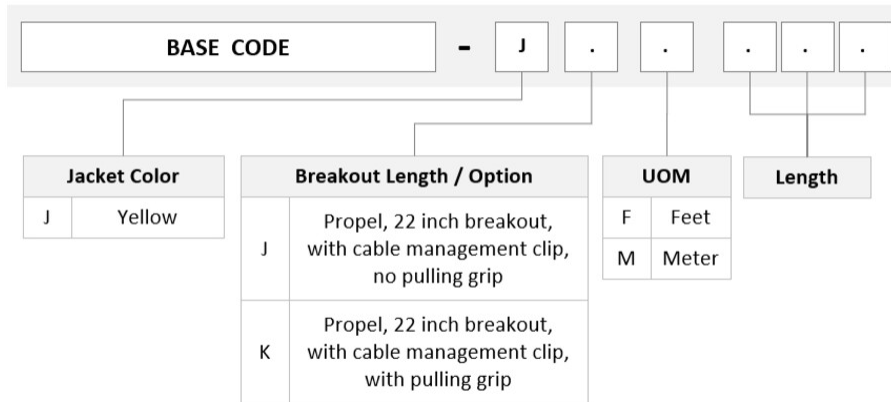

UGGQPQXTF

Cable Assembly Length Range (m)	3 – 305
Cable Assembly Length Range (ft)	10 – 999

Ordering Tree

Mechanical Specifications

Cable Retention Strength, maximum	11.24 lb @ 0 ° | 4.40 lb @ 90 °

Optical Specifications

Fiber Mode	Singlemode
Fiber Type	G.657.A2, TeraSPEED®

Environmental Specifications

Operating Temperature	-10 °C to +60 °C (+14 °F to +140 °F)
Environmental Space	Indoor | Plenum

Regulatory Compliance/Certifications

Agency	Classification
ANATEL	Compliant
ISO 9001:2015	Designed, manufactured and/or distributed under this quality management system