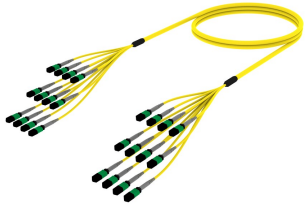

UGGQPQXTL

Base Product

Ultra Low Loss (ULL) Singlemode MPO8 (Non-Pinned) to MPO8 (Pinned), Fiber Trunk Cable Assembly, 96-Fiber, Plenum

Product Classification

Regional Availability	Asia Australia/New Zealand China Europe India Latin America Middle East/Africa North America
Portfolio	CommScope®
Product Type	Fiber trunk cable assembly
Product Brand	Propel SYSTIMAX ULL
Ordering Note	For additional jacket colors, please contact a CommScope Sales Representative For lengths greater than 999 ft (304 m), orders must be in meters Minimum length may vary based on cable configuration

General Specifications

Connector A, quantity	12
Color, boot A	Gray
Color, connector A	Green
Connector B, quantity	12
Color, boot B	Gray
Color, connector B	Aqua
Construction Type	Stranded
Furcation Color	Yellow
Interface, Connector A	MPO-08/APC Female
Interface, Connector B	MPO-08/APC Male
Jacket Color	Yellow
Polarity	Method B Enhanced (ULL)
Fibers per Subunit, quantity	8
Total Fibers, quantity	96

Dimensions

UGGQPQXTL

Breakout Length	22 in
Cable Assembly Length Range (m)	3 – 305
Cable Assembly Length Range (ft)	10 – 999

Ordering Tree

Mechanical Specifications

Cable Retention Strength, maximum	11.24 lb @ 0 ° 4.40 lb @ 90 °
--	---------------------------------

Agency	Classification
ANATEL	Compliant
ISO 9001:2015	Designed, manufactured and/or distributed under this quality management system

UGGQPQXTL

Included Products

- 760245568
P-096-MP-8G1-F08YL/20T - Fiber indoor cable, Plenum MPO Trunk, 96 fiber multi-unit with 8 fiber subunits, Singlemode G. 657.A2/B2, Feet jacket marking, Yellow jacket color
- 860659022 - MPO-08, ULTRA LOW LOSS, MALE, Singlemode, GREEN, 2mm
- 860659028 - MPO-08, ULTRA LOW LOSS, FEMALE, Singlemode, GREEN, 2mm