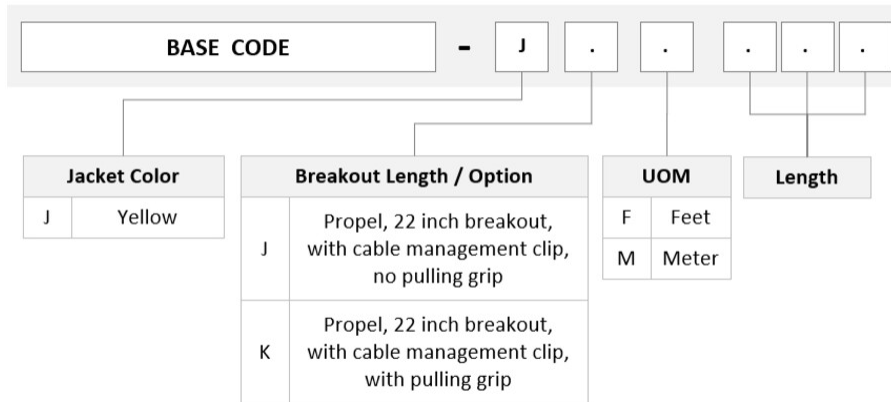

UGGQPQXTR

Cable Assembly Length Range (m)	3 – 305
Cable Assembly Length Range (ft)	10 – 999

Ordering Tree

Mechanical Specifications

Cable Retention Strength, maximum	11.24 lb @ 0 ° | 4.40 lb @ 90 °

Optical Specifications

Fiber Mode	Singlemode
Fiber Type	G.657.A2, TeraSPEED®

Environmental Specifications

Operating Temperature	-10 °C to +60 °C (+14 °F to +140 °F)
Environmental Space	Indoor | Plenum

Regulatory Compliance/Certifications

Agency	Classification
ANATEL	Compliant
ISO 9001:2015	Designed, manufactured and/or distributed under this quality management system