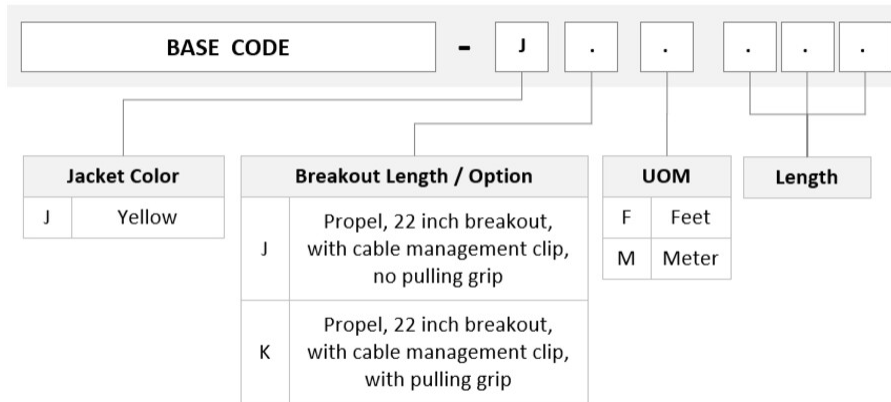

General Specifications

Connector A, quantity	3
Color, boot A	Gray
Color, connector A	Green
Connector B, quantity	3
Color, boot B	Gray
Color, connector B	Green
Construction Type	Stranded
Furcation Color	Yellow
Interface, Connector A	MPO-08/APC Male
Interface, Connector B	MPO-08/APC Male
Jacket Color	Yellow
Polarity	Method B Enhanced (ULL)
Fibers per Subunit, quantity	8
Total Fibers, quantity	24

Dimensions

Breakout Length	22 in
------------------------	-------

UGGQXQXTF

Cable Assembly Length Range (m) 3 – 305
Cable Assembly Length Range (ft) 10 – 999

Ordering Tree

Mechanical Specifications

Cable Retention Strength, maximum 11.24 lb @ 0 ° | 4.40 lb @ 90 °