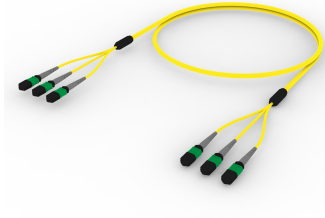

UGGQXQXTF

Base Product

Ultra Low Loss (ULL) Singlemode MPO8 (Pinned) to MPO8 (Pinned), Fiber Trunk Cable Assembly, 24-Fiber, Plenum

Product Classification

Regional Availability	Asia Australia/New Zealand China Europe India Latin America Middle East/Africa North America
Portfolio	CommScope®
Product Type	Fiber trunk cable assembly
Product Brand	Propel SYSTIMAX ULL
Ordering Note	For additional jacket colors, please contact a CommScope Sales Representative For lengths greater than 999 ft (304 m), orders must be in meters Minimum length may vary based on cable configuration

General Specifications

Connector A, quantity	3
Color, boot A	Gray
Color, connector A	Green
Connector B, quantity	3
Color, boot B	Gray
Color, connector B	Green
Construction Type	Stranded
Furcation Color	Yellow
Interface, Connector A	MPO-08/APC Male
Interface, Connector B	MPO-08/APC Male
Jacket Color	Yellow
Polarity	Method B Enhanced (ULL)
Fibers per Subunit, quantity	8
Total Fibers, quantity	24

Dimensions

Breakout Length	22 in
------------------------	-------

UGGQXQXTF

Cable Assembly Length Range (m) 3 – 305
Cable Assembly Length Range (ft) 10 – 999

Ordering Tree

Mechanical Specifications

Cable Retention Strength, maximum 11.24 lb @ 0 ° | 4.40 lb @ 90 °