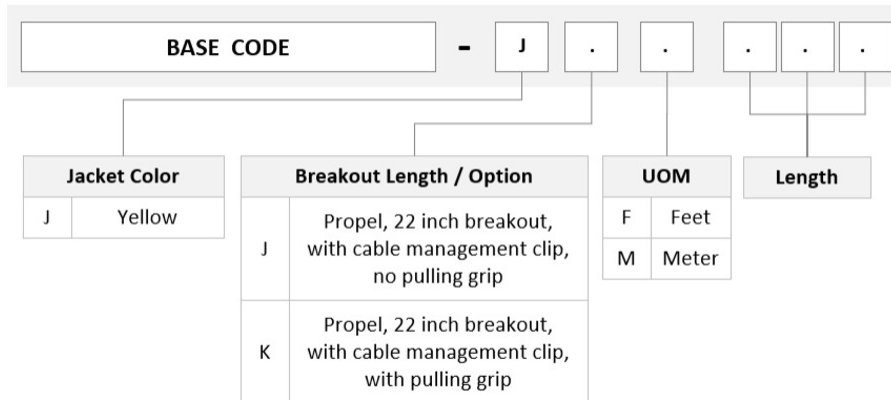

UGGQXQXTH

Cable Assembly Length Range (m) 3 – 305
Cable Assembly Length Range (ft) 10 – 999

Ordering Tree

Mechanical Specifications

Cable Retention Strength, maximum 11.24 lb @ 0 ° | 4.40 lb @ 90 °

Optical Specifications

Fiber Mode Singlemode
Fiber Type G.657.A2, TeraSPEED®

Environmental Specifications

Operating Temperature -10 °C to +60 °C (+14 °F to +140 °F)
Environmental Space Indoor | Plenum

Regulatory Compliance/Certifications

Agency	Classification
ANATEL	Compliant
ISO 9001:2015	Designed, manufactured and/or distributed under this quality management system