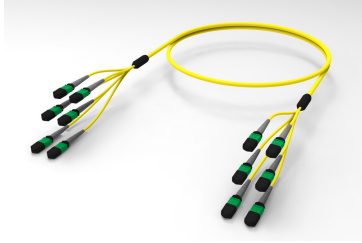

## Base Product

Ultra Low Loss (ULL) Singlemode MPO8 (Pinned) to MPO8 (Pinned), Fiber Trunk Cable Assembly, 48-Fiber, Plenum

## Product Classification

<b>Regional Availability</b>	Asia   Australia/New Zealand   China   Europe   India   Latin America   Middle East/Africa   North America
<b>Portfolio</b>	CommScope®
<b>Product Type</b>	Fiber trunk cable assembly
<b>Product Brand</b>	Propel   SYSTIMAX ULL
<b>Ordering Note</b>	For additional jacket colors, please contact a CommScope Sales Representative   For lengths greater than 999 ft (304 m), orders must be in meters   Minimum length may vary based on cable configuration

## General Specifications

<b>Connector A, quantity</b>	6
<b>Color, boot A</b>	Gray
<b>Color, connector A</b>	Green
<b>Connector B, quantity</b>	6
<b>Color, boot B</b>	Gray
<b>Color, connector B</b>	Green
<b>Construction Type</b>	Stranded
<b>Furcation Color</b>	Yellow
<b>Interface, Connector A</b>	MPO-08/APC Male
<b>Interface, Connector B</b>	MPO-08/APC Male
<b>Jacket Color</b>	Yellow
<b>Polarity</b>	Method B Enhanced (ULL)
<b>Fibers per Subunit, quantity</b>	8
<b>Total Fibers, quantity</b>	48