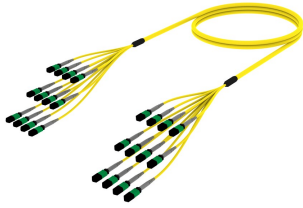

UGGQXQXTL

Base Product

Ultra Low Loss (ULL) Singlemode MPO8 (Pinned) to MPO8 (Pinned),
Fiber Trunk Cable Assembly, 96-Fiber, Plenum

Product Classification

Regional Availability	Asia Australia/New Zealand China Europe India Latin America Middle East/Africa North America
Portfolio	CommScope®
Product Type	Fiber trunk cable assembly
Product Brand	Propel SYSTIMAX ULL
Ordering Note	For additional jacket colors, please contact a CommScope Sales Representative For lengths greater than 999 ft (304 m), orders must be in meters Minimum length may vary based on cable configuration

General Specifications

Connector A, quantity	12
Color, boot A	Gray
Color, connector A	Green
Connector B, quantity	12
Color, boot B	Gray
Color, connector B	Green
Construction Type	Stranded
Furcation Color	Yellow
Interface, Connector A	MPO-08/APC Male
Interface, Connector B	MPO-08/APC Male
Jacket Color	Yellow
Polarity	Method B Enhanced (ULL)
Fibers per Subunit, quantity	8
Total Fibers, quantity	96

Dimensions

UGGQXQXTL

Breakout Length	22 in
Cable Assembly Length Range (m)	3 – 305
Cable Assembly Length Range (ft)	10 – 999

Ordering Tree

Mechanical Specifications

Cable Retention Strength, maximum	11.24 lb @ 0 ° 4.40 lb @ 90 °
------------------------------------------	---------------------------------

Agency	Classification
ANATEL	Compliant
ISO 9001:2015	Designed, manufactured and/or distributed under this quality management system

UGGQXQXTL

Included Products

- 760245568
P-096-MP-8G1-F08YL/20T - Fiber indoor cable, Plenum MPO Trunk, 96 fiber multi-unit with 8 fiber subunits, Singlemode G. 657.A2/B2, Feet jacket marking, Yellow jacket color
- 860659022 - MPO-08, ULTRA LOW LOSS, MALE, Singlemode, GREEN, 2mm