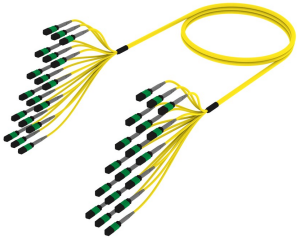

UGGQXQXTM

Base Product

Ultra Low Loss (ULL) Singlemode MPO8 (Pinned) to MPO8 (Pinned), Fiber Trunk Cable Assembly, 144-Fiber, Plenum

Product Classification

Regional Availability	Asia Australia/New Zealand China Europe India Latin America Middle East/Africa North America
Portfolio	CommScope®
Product Type	Fiber trunk cable assembly
Product Brand	Propel SYSTIMAX ULL
Ordering Note	For additional jacket colors, please contact a CommScope Sales Representative For lengths greater than 999 ft (304 m), orders must be in meters Minimum length may vary based on cable configuration

General Specifications

Connector A, quantity	18
Color, boot A	Gray
Color, connector A	Green
Connector B, quantity	18
Color, boot B	Gray
Color, connector B	Green
Construction Type	Stranded
Furcation Color	Yellow
Interface, Connector A	MPO-08/APC Male
Interface, Connector B	MPO-08/APC Male
Jacket Color	Yellow
Polarity	Method B Enhanced (ULL)
Fibers per Subunit, quantity	8
Total Fibers, quantity	144

Dimensions

UGGQXQXTM

Breakout Length	22 in
Cable Assembly Length Range (m)	3 – 305
Cable Assembly Length Range (ft)	10 – 999

Ordering Tree

Mechanical Specifications

Cable Retention Strength, maximum	11.24 lb @ 0 ° 4.40 lb @ 90 °
--	---------------------------------