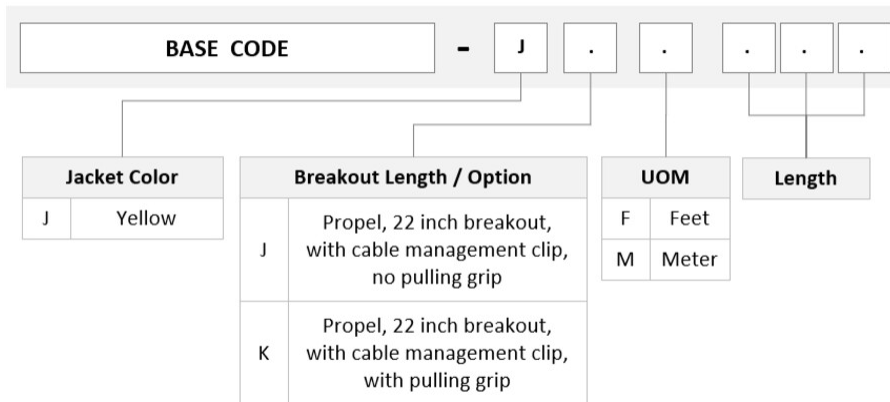

General Specifications

Connector A, quantity	3
Color, boot A	Gray
Color, connector A	Green
Connector B, quantity	0
Construction Type	Stranded
Furcation Color	Yellow
Interface, Connector A	MPO-08/APC Male
Interface, Connector B	Unterminated
Jacket Color	Yellow
Polarity	Method B Enhanced (ULL)
Fibers per Subunit, quantity	8
Total Fibers, quantity	24

Dimensions

Breakout Length	22 in
Cable Assembly Length Range (m)	3 – 305
Cable Assembly Length Range (ft)	10 – 999

UGGQXUCTF

Ordering Tree

Mechanical Specifications

Cable Retention Strength, maximum 11.24 lb @ 0 ° | 4.40 lb @ 90 °