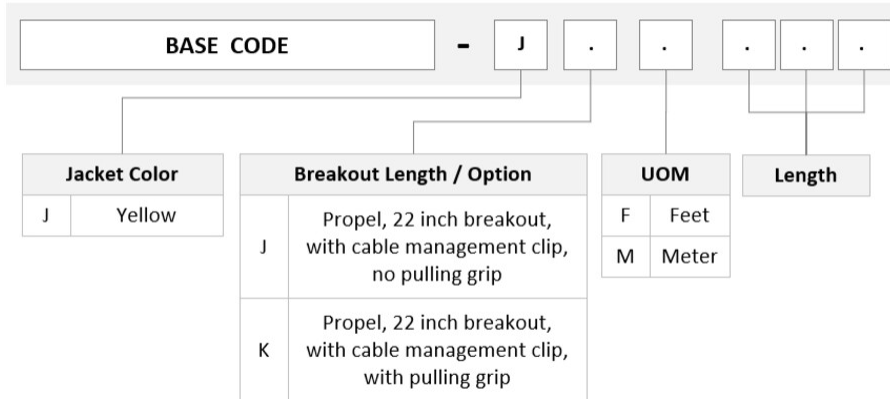

General Specifications

Connector A, quantity	9
Color, boot A	Gray
Color, connector A	Green
Connector B, quantity	0
Construction Type	Stranded
Furcation Color	Yellow
Interface, Connector A	MPO-08/APC Male
Interface, Connector B	Unterminated
Jacket Color	Yellow
Polarity	Method B Enhanced (ULL)
Fibers per Subunit, quantity	8
Total Fibers, quantity	72

Dimensions

Breakout Length	22 in
Cable Assembly Length Range (m)	3 – 305
Cable Assembly Length Range (ft)	10 – 999

UGGQXUCTK

Ordering Tree

Mechanical Specifications

Cable Retention Strength, maximum 11.24 lb @ 0 ° | 4.40 lb @ 90 °