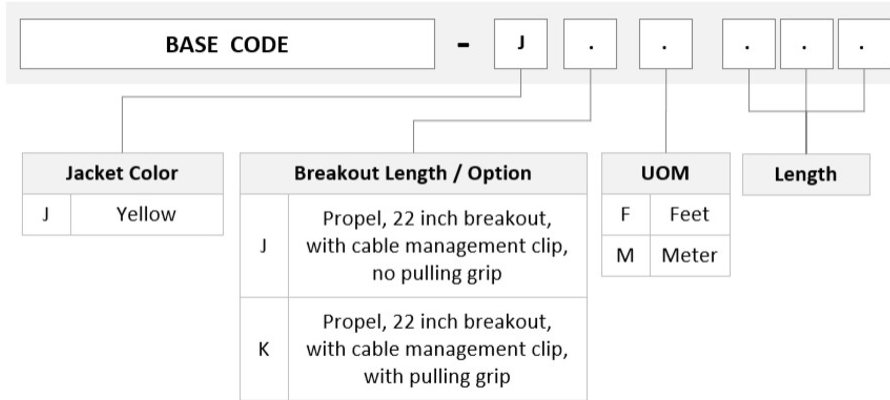

General Specifications

Connector A, quantity	24
Color, boot A	Gray
Color, connector A	Green
Connector B, quantity	0
Construction Type	Stranded
Furcation Color	Yellow
Interface, Connector A	MPO-08/APC Male
Interface, Connector B	Unterminated
Jacket Color	Yellow
Polarity	Method B Enhanced (ULL)
Fibers per Subunit, quantity	8
Total Fibers, quantity	192

Dimensions

Breakout Length	22 in
Cable Assembly Length Range (m)	3 – 305
Cable Assembly Length Range (ft)	10 – 999

UGGQXUCTN

Ordering Tree

Mechanical Specifications

Cable Retention Strength, maximum 11.24 lb @ 0 ° | 4.40 lb @ 90 °