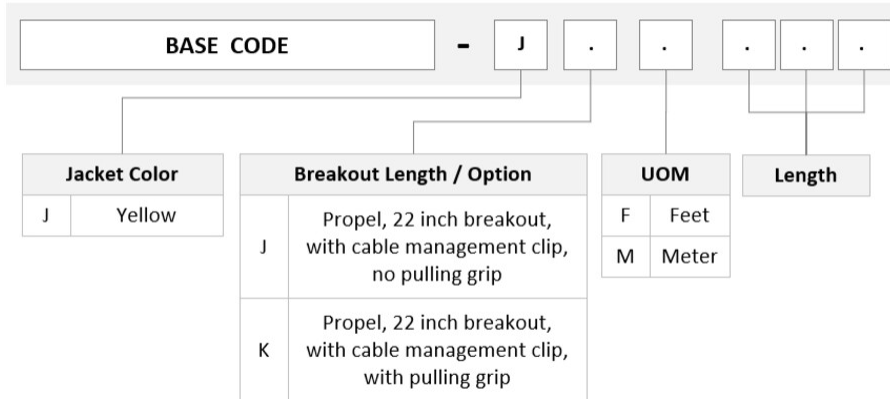

General Specifications

| | |
|-------------------------------------|-------------------------|
| Connector A, quantity | 4 |
| Color, boot A | Gray |
| Color, connector A | Green |
| Connector B, quantity | 0 |
| Construction Type | Stranded |
| Furcation Color | Yellow |
| Interface, Connector A | MPO-08/APC Male |
| Interface, Connector B | Unterminated |
| Jacket Color | Yellow |
| Polarity | Method B Enhanced (ULL) |
| Fibers per Subunit, quantity | 8 |
| Total Fibers, quantity | 32 |

Dimensions

| | |
|---|----------|
| Breakout Length | 22 in |
| Cable Assembly Length Range (m) | 3 – 305 |
| Cable Assembly Length Range (ft) | 10 – 999 |

UGGQXUCTS

Ordering Tree

Mechanical Specifications