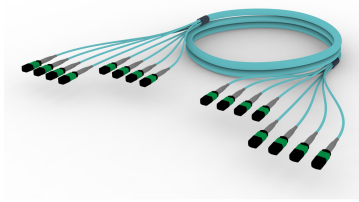

UGXQZQZTU

Base Product

Ultra Low Loss (ULL) OM4 MPO8 APC (Pinned) to MPO8 APC (Pinned), Fiber Trunk Cable Assembly, 64-Fiber, Plenum

Product Classification

Regional Availability	Asia Australia/New Zealand China Europe India Latin America Middle East/Africa North America
Portfolio	CommScope®
Product Type	Fiber trunk cable assembly
Product Brand	Propel SYSTIMAX ULL
Ordering Note	For additional jacket colors, please contact a CommScope Sales Representative For lengths greater than 999 ft (304 m), orders must be in meters Minimum length may vary based on cable configuration

General Specifications

Connector A, quantity	8
Color, boot A	Gray
Color, connector A	Green
Connector B, quantity	8
Color, boot B	Gray
Color, connector B	Green
Construction Type	Stranded
Furcation Color	Aqua
Interface, Connector A	MPO-08/APC Male
Interface, Connector B	MPO-08/APC Male
Jacket Color	Aqua
Polarity	Method B Enhanced (ULL)
Fibers per Subunit, quantity	8
Total Fibers, quantity	64

Dimensions

Breakout Length	22 in
------------------------	-------

UGXQZQZTU

Cable Assembly Length Range (m)	3 – 305
Cable Assembly Length Range (ft)	10 – 999

Ordering Tree

Mechanical Specifications

Cable Retention Strength, maximum	11.24 lb @ 0 ° 4.40 lb @ 90 °
--	---------------------------------

Included Products

- | | | |
|-----------------------|---|---|
| 760248183 | - | Fiber indoor cable, LazrSPEED® Plenum MPO Trunk, 64 fiber multi-unit with 8 fiber subunits, |
| P-064-MP-5K-F08AQ/20T | | Multimode OM4, Gel-free, Feet jacket marking, Aqua jacket color |
| 860662230 | - | MPO8,U LL,Multimode,MALE,APC,GREEN,2 mm |