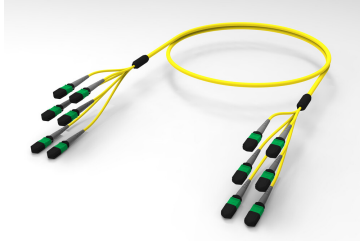

Base Product

Ultra Low Loss (ULL) Singlemode MPO8 (Pinned) to MPO8 (Pinned), Fiber Trunk Cable Assembly, 48-Fiber, Dual Rated (OFNR/LSZH)

Product Classification

Regional Availability

Asia | Australia/New Zealand | China | Europe | India | Latin America | Middle East/Africa | North America

Portfolio

CommScope®

Product Type

Fiber trunk cable assembly

Product Brand

Propel | SYSTIMAX ULL

Ordering Note

For additional jacket colors, please contact a CommScope Sales Representative | For lengths greater than 999 ft (304 m), orders must be in meters | Minimum length may vary based on cable configuration

General Specifications

Connector A, quantity	6
Color, boot A	Gray
Color, connector A	Green
Connector B, quantity	6
Color, boot B	Gray
Color, connector B	Green
Construction Type	Stranded
Furcation Color	Yellow
Interface, Connector A	MPO-08/APC Male
Interface, Connector B	MPO-08/APC Male
Jacket Color	Yellow
Polarity	Method B Enhanced (ULL)
Fibers per Subunit, quantity	8
Total Fibers, quantity	48

Dimensions

Breakout Length	22 in
------------------------	-------

UJGQXQXTH

Cable Assembly Length Range (m) 3 – 305
Cable Assembly Length Range (ft) 10 – 999

Ordering Tree

Mechanical Specifications

Cable Retention Strength, maximum 11.24 lb @ 0 ° | 4.40 lb @ 90 °