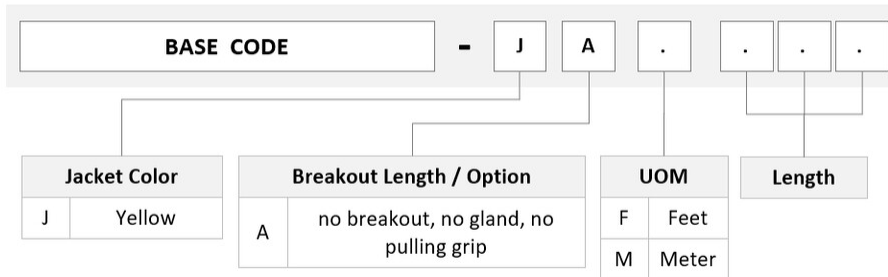

UQGRPRP7R

Cable Assembly Length Range (ft)

3 – 999

Ordering Tree

Mechanical Specifications

Cable Retention Strength, maximum 11.24 lb @ 0 ° | 4.40 lb @ 90 °

Optical Specifications

Fiber Mode Singlemode

Fiber Type G.657.A2, TeraSPEED®

Environmental Specifications

Operating Temperature -10 °C to +60 °C (+14 °F to +140 °F)

Environmental Space Indoor | Plenum

Regulatory Compliance/Certifications

Agency	Classification
CHINA-ROHS	Below maximum concentration value
ISO 9001:2015	Designed, manufactured and/or distributed under this quality management system
ROHS	Compliant
UK-ROHS	Compliant

Included Products

760249691 P-016-MP-8G1-F30YL – Fiber indoor cable, Plenum MPO Light Duty for Patchcords, 16 fiber, Singlemode G.657.A2/B2, Feet jacket marking, Yellow jacket color