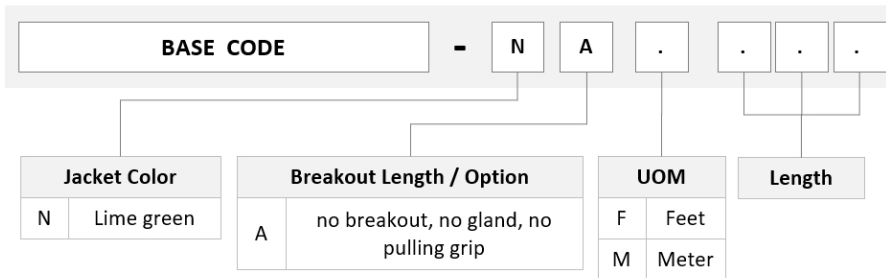

UQVQXQXF8

Ordering Tree

Mechanical Specifications

Cable Retention Strength, maximum 11.24 lb @ 0° | 4.40 lb @ 90°

Optical Specifications

Fiber Mode Multimode

Fiber Type OM5, LazrSPEED®

Environmental Specifications

Operating Temperature -10 °C to +60 °C (+14 °F to +140 °F)

Environmental Space Indoor | Plenum

Regulatory Compliance/Certifications

Agency

ANATEL

ISO 9001:2015

Classification

Compliant

Designed, manufactured and/or distributed under this quality management system

Included Products

- 760253105 P-008-MP-5G-F20LM – Fiber indoor cable, LazrSPEED® Plenum MPO Light Duty for Patchcords, 8 fiber, Multimode OM5, Feet jacket marking, Lime green jacket color
- 860659020 – MPO-08, ULTRA LOW LOSS, MALE, OM5, LIME-GREEN, 2mm