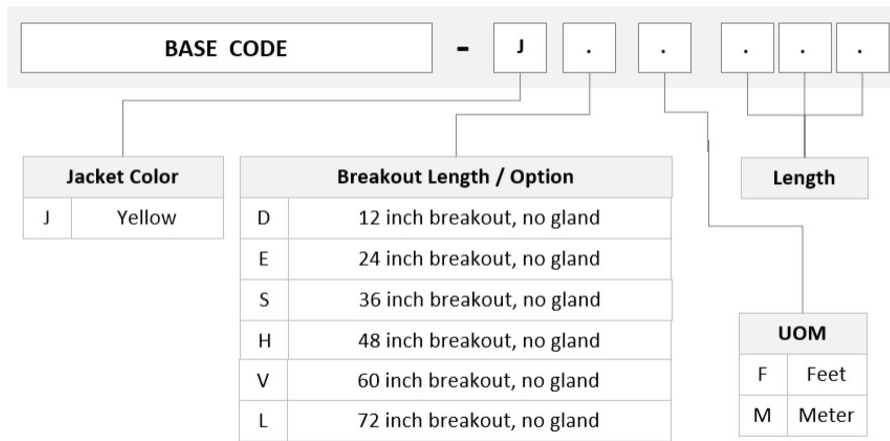

URG2P2EBH

Base Product

Ultra Low Loss (ULL) Singlemode G.657.A2, 2X3, MPO24 (Non-Pinned) to MPO24 (Non-Pinned-QSFP), 48-Fiber, Conversion Array, LSZH

Product Classification

Regional Availability	Asia Australia/New Zealand China Europe India Latin America Middle East/Africa North America
Portfolio	CommScope®
Product Type	Fiber conversion array cable assembly
Product Brand	Propel SYSTIMAX ULL
Ordering Note	For additional jacket colors, please contact a CommScope Sales Representative For lengths greater than 999 ft (304 m), orders must be in meters Minimum length may vary based on cable configuration

General Specifications

Connector A, quantity	2
Color, boot A	Red
Color, connector A	Green
Connector B, quantity	3
Color, boot B	Red
Color, connector B	Green
Construction Type	Stranded
Furcation Color	Yellow
Interface, Connector A	MPO-24/APC Female
Interface, Connector B	MPO-24/APC Female
Jacket Color	Yellow
Polarity	Method B Enhanced (ULL)
Fibers per Subunit, quantity	24
Total Fibers, quantity	48

Dimensions

Breakout Length	12 in 24 in 36 in 48 in 60 in 72 in
------------------------	---

URG2P2EBH

Cable Assembly Length Range (m) 3 – 305
Cable Assembly Length Range (ft) 10 – 999

Ordering Tree

Mechanical Specifications